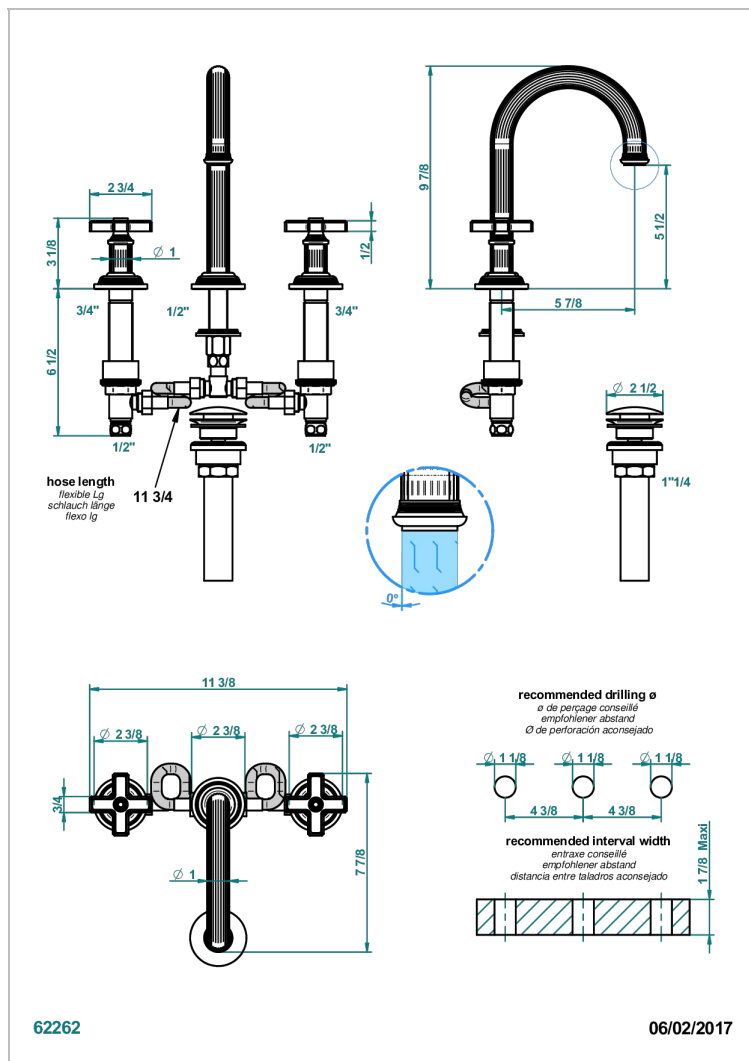

# GRAND CENTRAL WHITE ONYX

U9R-152M/US

Rim mounted 3-hole basin mixer with waste for marble, high spout

THG<sup>®</sup>  
PARIS

## CARACTERÍSTICAS

- Grand central White Onyx
- Rim mounted 3-hole basin mixer with waste for marble, high spout