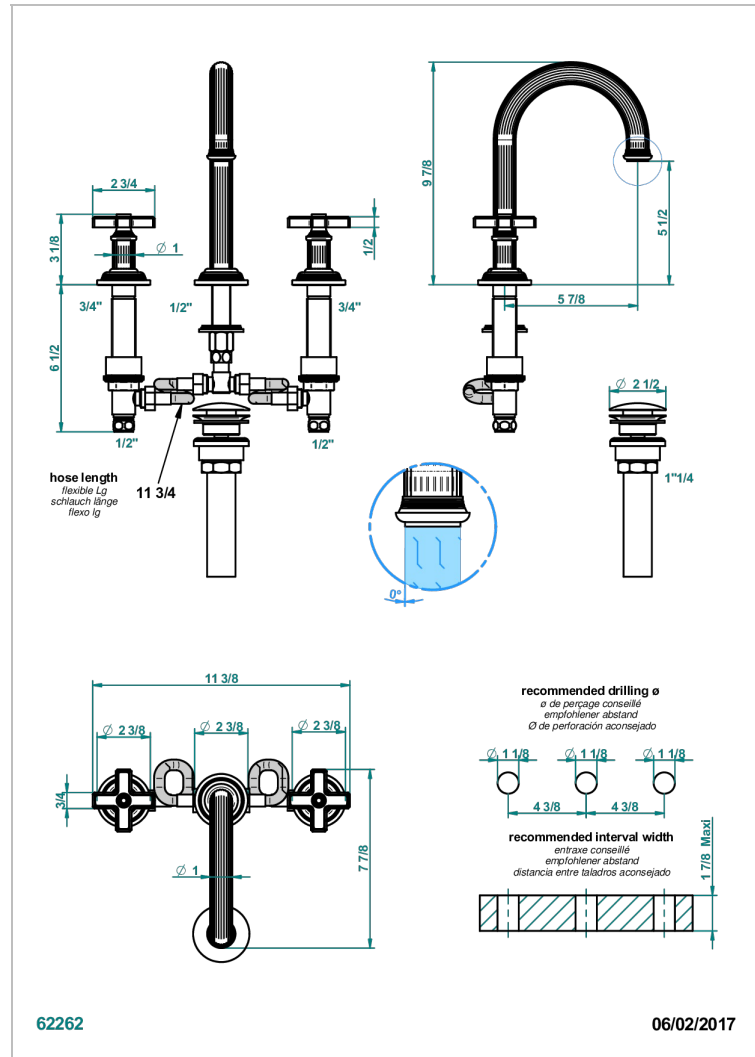

GRAND CENTRAL WHITE ONYX

U9R-152M/US

Widespread lavatory set, high spout with drain for 1 1/4" + countertop

THG[®]
PARIS

CHARACTERISTIC

- Grand central White Onyx
- Widespread lavatory set, high spout with drain for 1 1/4" + countertop