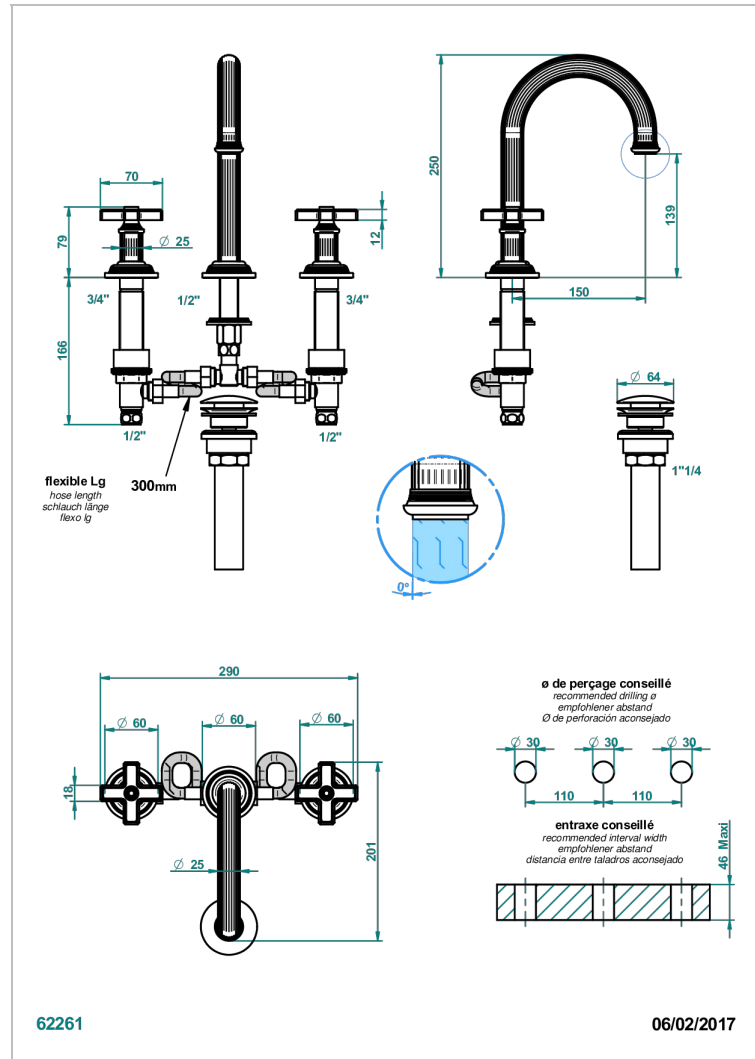

GRAND CENTRAL BLACK ONYX

U9M-152M/US

Rim mounted 3-hole basin mixer with waste for marble, high spout

THG[®]
PARIS

CARACTERÍSTICAS

- Grand central Black Onyx
- Rim mounted 3-hole basin mixer with waste for marble, high spout