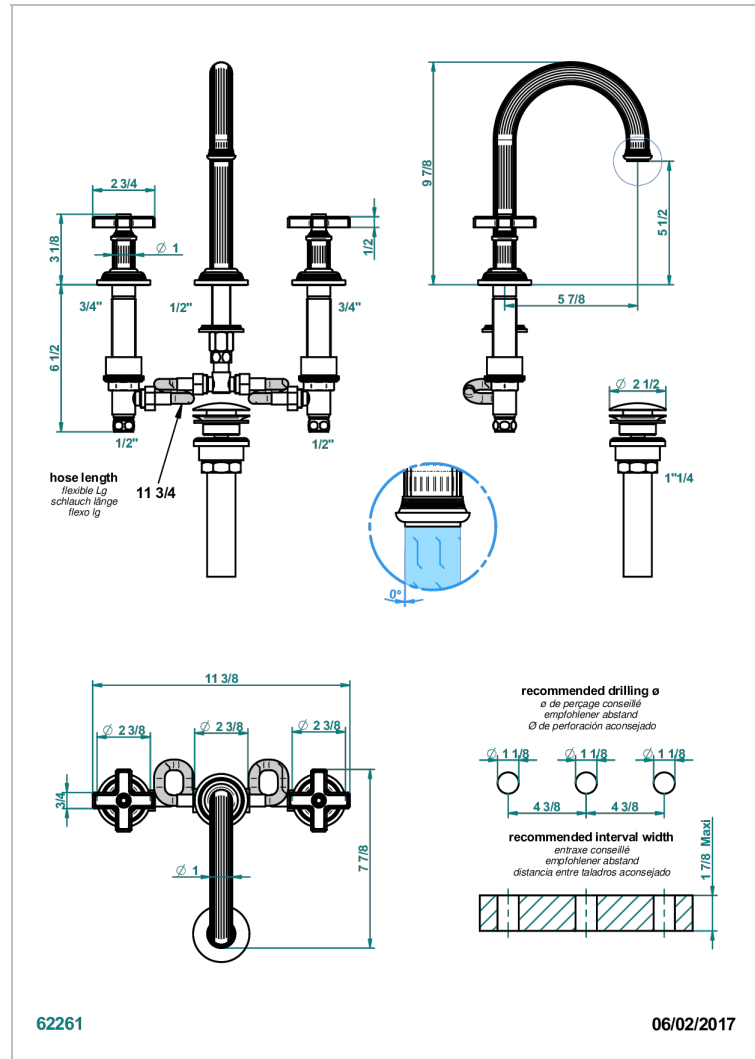

GRAND CENTRAL BLACK ONYX

U9M-152M/US

Rim mounted 3-hole basin mixer with waste for marble, high spout

THG[®]
PARIS

CARACTERÍSTICAS

- Grand central Black Onyx
- Rim mounted 3-hole basin mixer with waste for marble, high spout