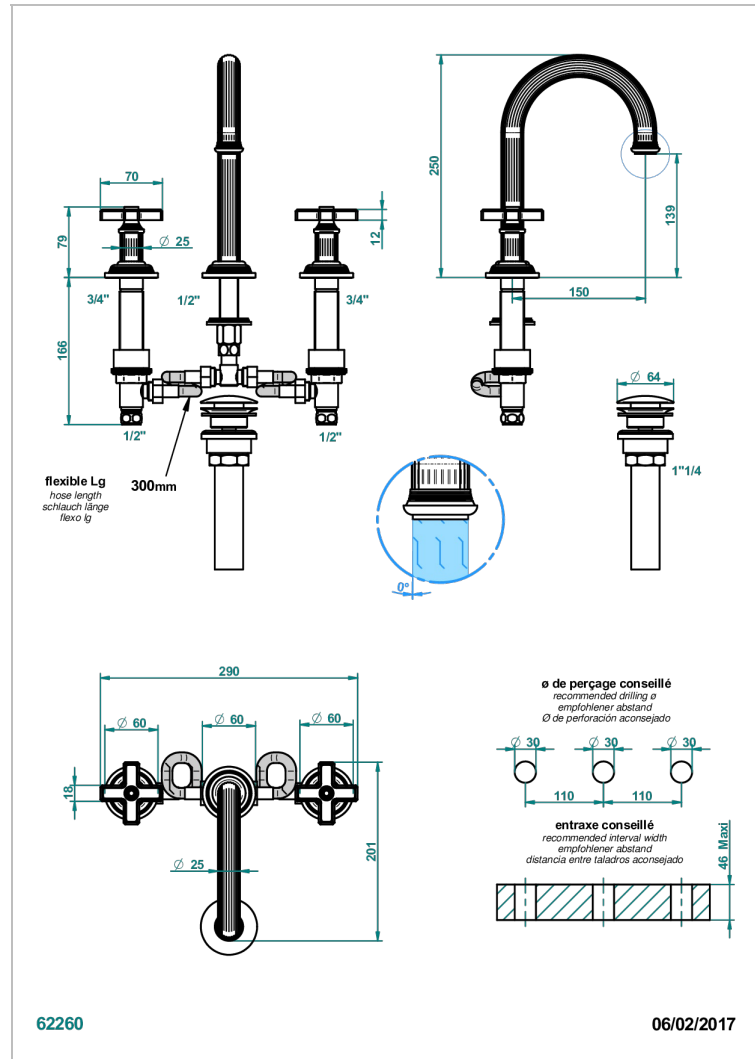

# GRAND CENTRAL METAL

U9K-152M/US

Rim mounted 3-hole basin mixer with waste for marble, high spout

THG<sup>®</sup>  
PARIS

## CARACTERÍSTICAS

- Grand central Metal
- Rim mounted 3-hole basin mixer with waste for marble, high spout