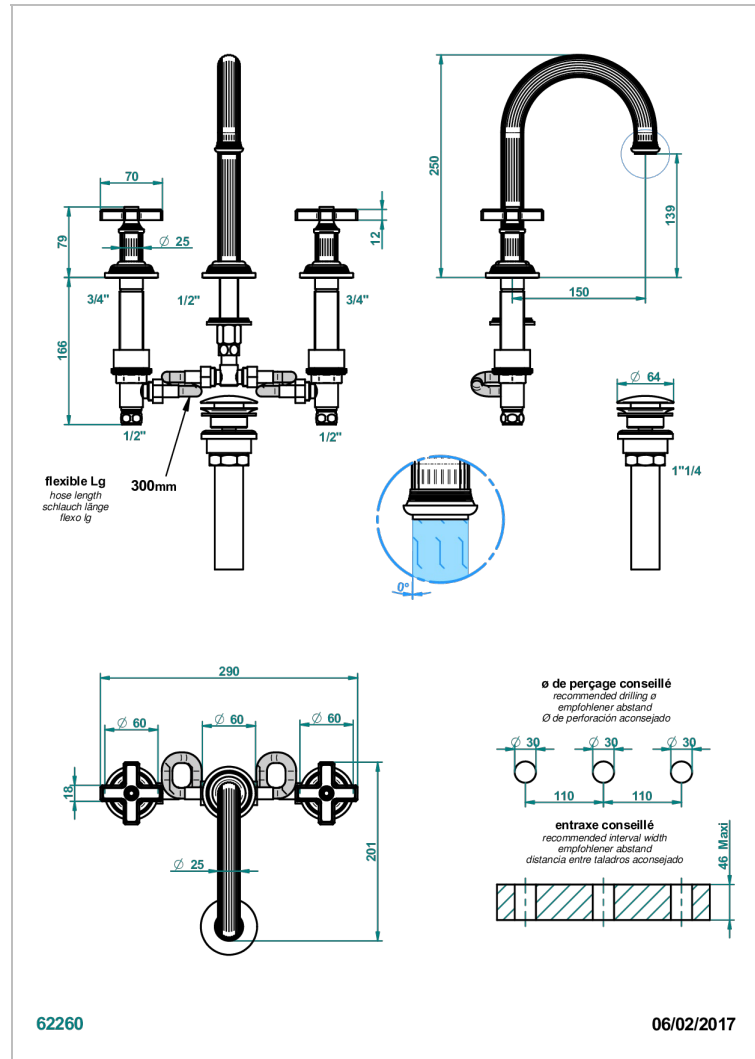

GRAND CENTRAL METAL

U9K-152M/US

Widespread lavatory set, high spout with drain for 1 1/4" + countertop

CHARACTERISTIC

- Grand central Metal
- Widespread lavatory set, high spout with drain for 1 1/4" + countertop