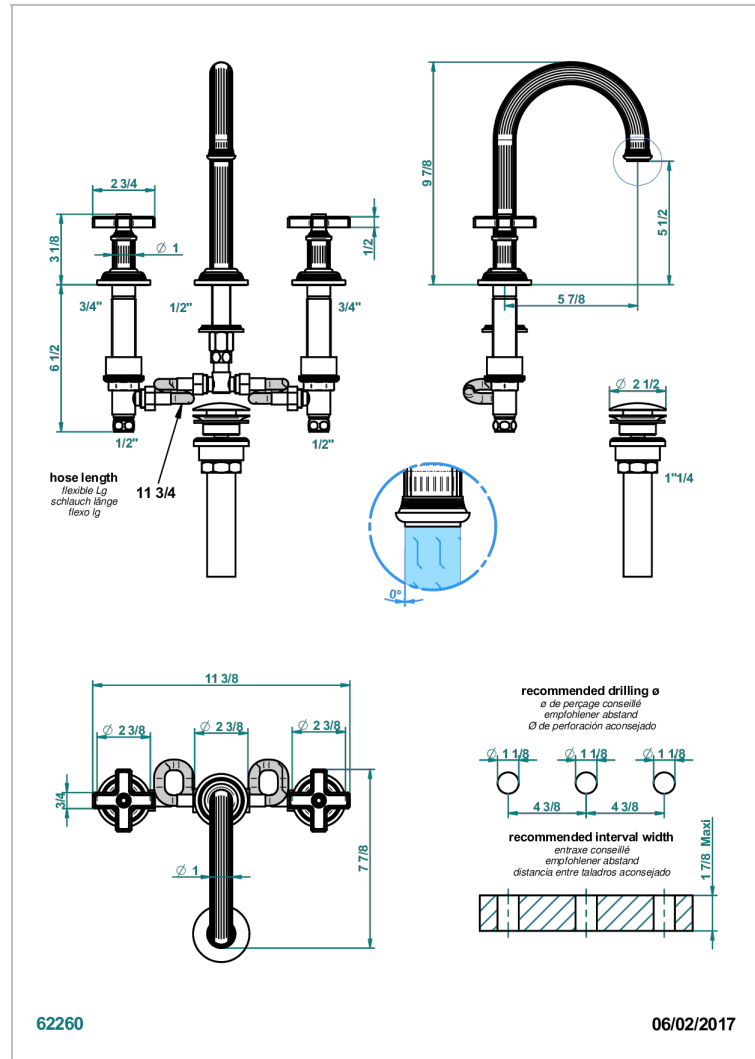

GRAND CENTRAL METAL

U9K-152M/US

Rim mounted 3-hole basin mixer with waste for marble, high spout

CARACTERÍSTICAS

- Grand central Metal
- Rim mounted 3-hole basin mixer with waste for marble, high spout

ACABADOS DISPONIBLES