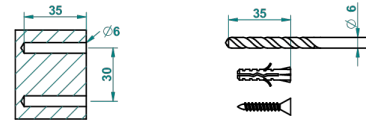

LES ONDES WITH LEVER HANDLES

G8B-4720C

Metal toilet brush holder with brush with cover wall mounted

THG®
PARIS

62249

22/09/2017

CHARACTERISTIC

- Les Ondes with lever handles
- Metal toilet brush holder with brush with cover wall mounted

AVAILABLE FINITIONS

Black ceram - D30
Blush PVD - H62
Brass color PVD - H49
Brown bronze color PVD - F33
Chrome polished - A02
Chrome polished / gold polished - G02

Copper antique matt, coated - H07
Gold color PVD - H52
Gold mat - F07
Gold polished - F01
Graphite PVD - H64
Light coated bronze - D01

Matt Umber PVD - H67
Matt blush PVD - H60
Matt brass color PVD - H50
Matt brown bronze color PVD - F34
Matt chrome (American satin) - C02
Matt gold color PVD - H53

Matt graphite PVD - H65
Matt nickel (American satin) - C01
Matt nickel color PVD - H56
Natural smoked Brass - A13
Nickel antique / Sovereign - H28
Nickel color PVD - H55

Nickel polished - B01
Soft gold - F30
Soft matt gold - F31
Umber PVD - H66