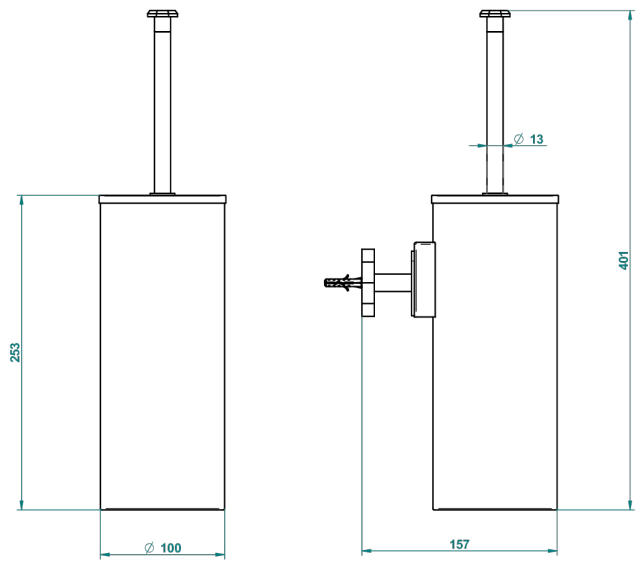

LES ONDES WITH LEVER HANDLES

G8B-4720C

Metal toilet brush holder with brush with cover wall mounted

THG®
PARIS

62249

22/09/2017

CHARACTERISTIC

- Les Ondes with lever handles
- Metal toilet brush holder with brush with cover wall mounted

AVAILABLE FINITIONS

Black ceram - D30
Blush PVD - H62
Brass color PVD - H49
Brown bronze color PVD - F33
Chrome polished - A02
Chrome polished / gold polished - G02

Copper antique matt, coated - H07
Gold color PVD - H52
Gold mat - F07
Gold polished - F01
Graphite PVD - H64
Light coated bronze - D01

Matt Umber PVD - H67
Matt blush PVD - H60
Matt brass color PVD - H50
Matt brown bronze color PVD - F34
Matt chrome (American satin) - C02
Matt gold color PVD - H53

Matt graphite PVD - H65
Matt nickel (American satin) - C01
Matt nickel color PVD - H56
Natural smoked Brass - A13
Nickel antique / Sovereign - H28
Nickel color PVD - H55

Nickel polished - B01
Soft gold - F30
Soft matt gold - F31
Umber PVD - H66