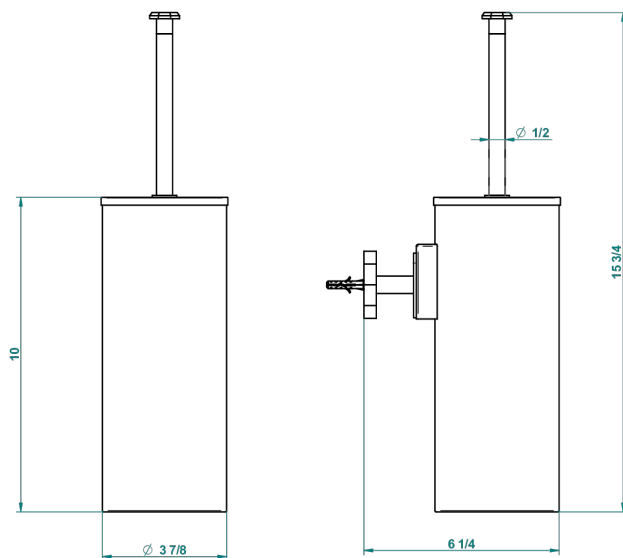

LES ONDES WITH LEVER HANDLES

G8B-4720C

THG®
PARIS

Metal toilet brush holder with brush with cover wall mounted

62249

22/09/2017

CHARACTERISTIC

- Les Ondes with lever handles
- Metal toilet brush holder with brush with cover wall mounted

AVAILABLE FINITIONS

Black ceram - D30

Blush PVD - H62

Brass color PVD - H49

Brown bronze color PVD - F33

Chrome polished - A02

Chrome polished / gold polished - G02

Copper antique matt, coated - H07

Gold color PVD - H52

Gold mat - F07

Gold polished - F01

Graphite PVD - H64

Light coated bronze - D01

Matt Umber PVD - H67

Matt blush PVD - H60

Matt brass color PVD - H50

Matt brown bronze color PVD - F34

Matt chrome (American satin) - C02

Matt gold color PVD - H53

Matt graphite PVD - H65

Matt nickel (American satin) - C01

Matt nickel color PVD - H56

Natural smoked Brass - A13

Nickel antique / Sovereign - H28

Nickel color PVD - H55

Nickel polished - B01

Soft gold - F30

Soft matt gold - F31

Umber PVD - H66