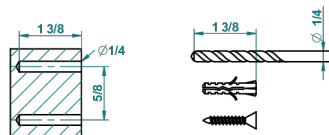

LES ONDES WITH LEVER HANDLES

G8B-4720C

THG®
PARIS

Metal toilet brush holder with brush with cover wall mounted

62249

22/09/2017

CHARACTERISTIC

- Les Ondes with lever handles
- Metal toilet brush holder with brush with cover wall mounted

AVAILABLE FINITIONS

Black ceram - D30

Blush PVD - H62

Brass color PVD - H49

Brown bronze color PVD - F33

Chrome polished - A02

Chrome polished / gold polished - G02

Copper antique matt, coated - H07

Gold color PVD - H52

Gold mat - F07

Gold polished - F01

Graphite PVD - H64

Light coated bronze - D01

Matt Umber PVD - H67

Matt blush PVD - H60

Matt brass color PVD - H50

Matt brown bronze color PVD - F34

Matt chrome (American satin) - C02

Matt gold color PVD - H53

Matt graphite PVD - H65

Matt nickel (American satin) - C01

Matt nickel color PVD - H56

Natural smoked Brass - A13

Nickel antique / Sovereign - H28

Nickel color PVD - H55

Nickel polished - B01

Soft gold - F30

Soft matt gold - F31

Umber PVD - H66