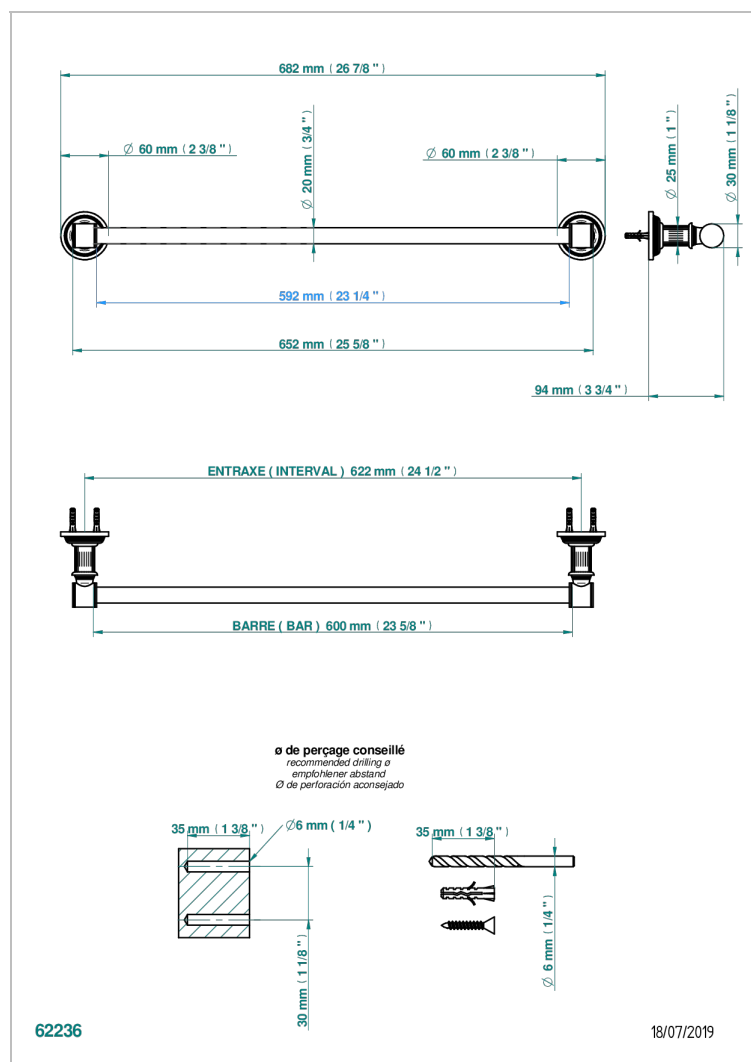

# GRAND CENTRAL WHITE ONYX WITH LEVER HANDLES

U9S-520/60

Toallero lg 600 mm

62236

18/07/2019

## CARACTERÍSTICAS

- Grand central White Onyx with lever handles
- Toallero lg 600 mm