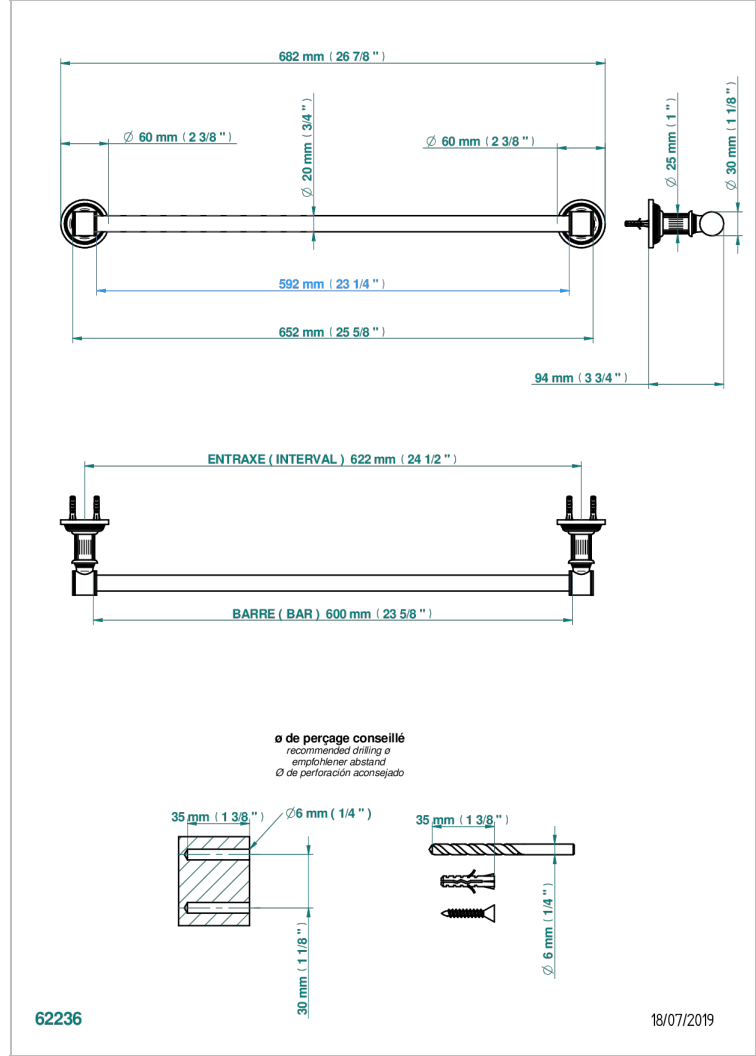

GRAND CENTRAL WHITE ONYX WITH LEVER HANDLES

U9S-520/60

Single towel rail, fixed rail, length: 600 mm, \varnothing 20 mm

CHARACTERISTIC

- Grand central White Onyx with lever handles
- Single towel rail, fixed rail, length: 600 mm, \varnothing 20 mm