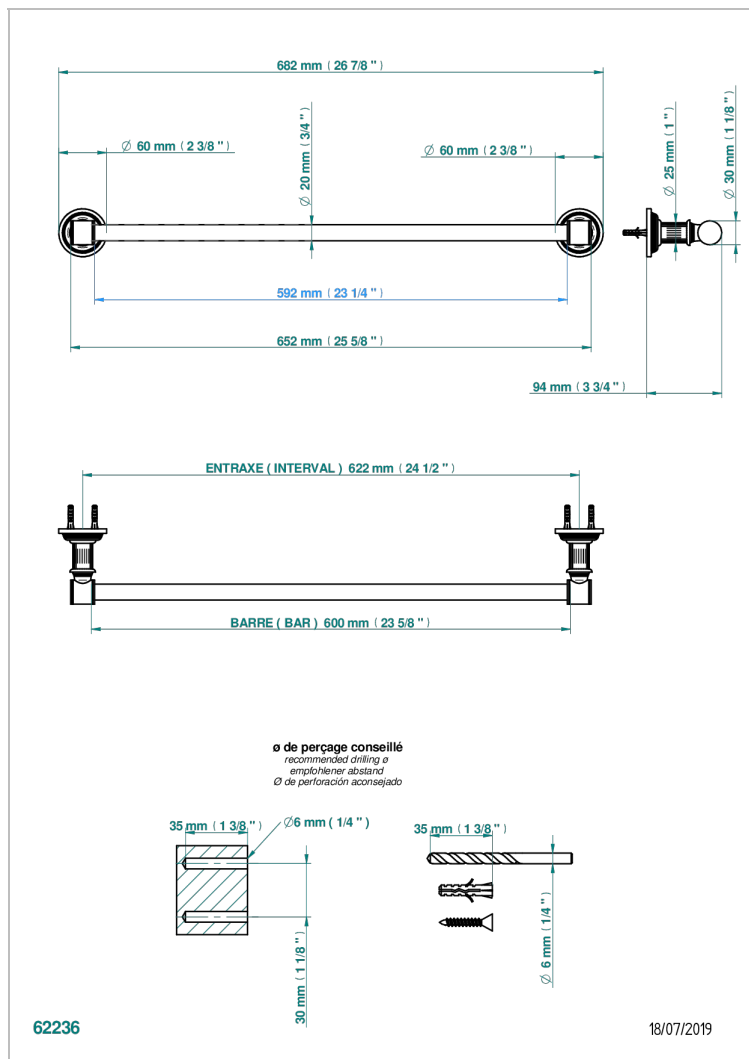

# GRAND CENTRAL WHITE ONYX WITH LEVER HANDLES

U9S-520/60

Toallero lg 600 mm

## CARACTERÍSTICAS

- Grand central White Onyx with lever handles
- Toallero lg 600 mm