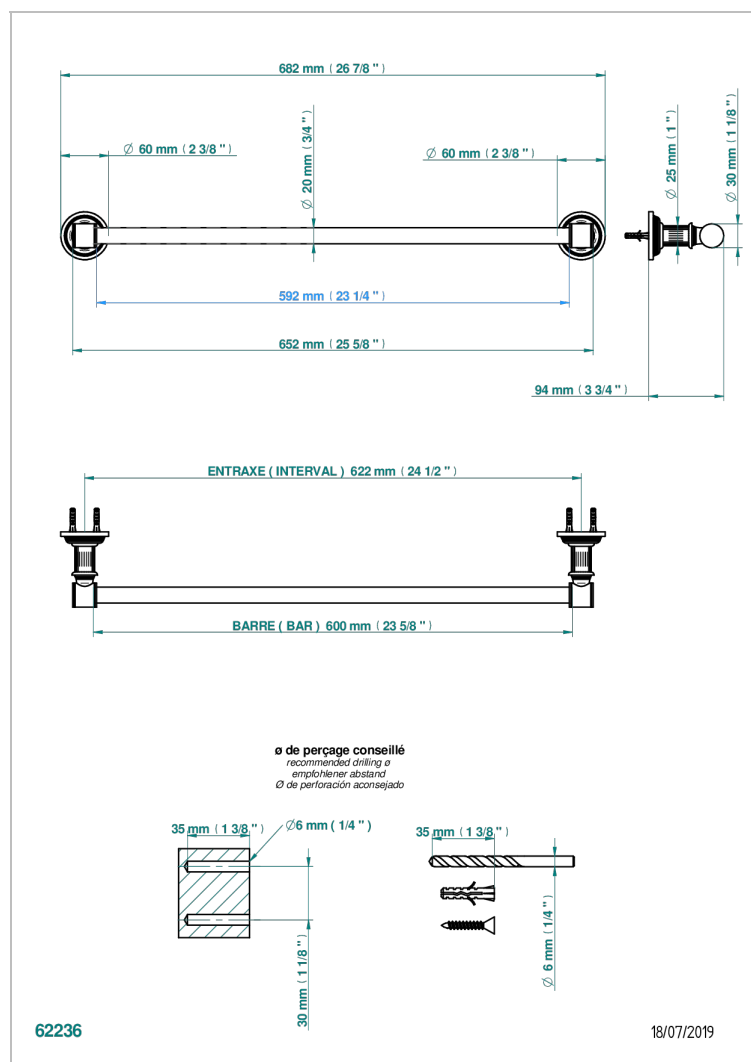

GRAND CENTRAL WHITE ONYX WITH LEVER HANDLES

U9S-520/60

Single towel rail, fixed rail, length: 600 mm, \varnothing 20 mm

CHARACTERISTIC

- Grand central White Onyx with lever handles
- Single towel rail, fixed rail, length: 600 mm, \varnothing 20 mm