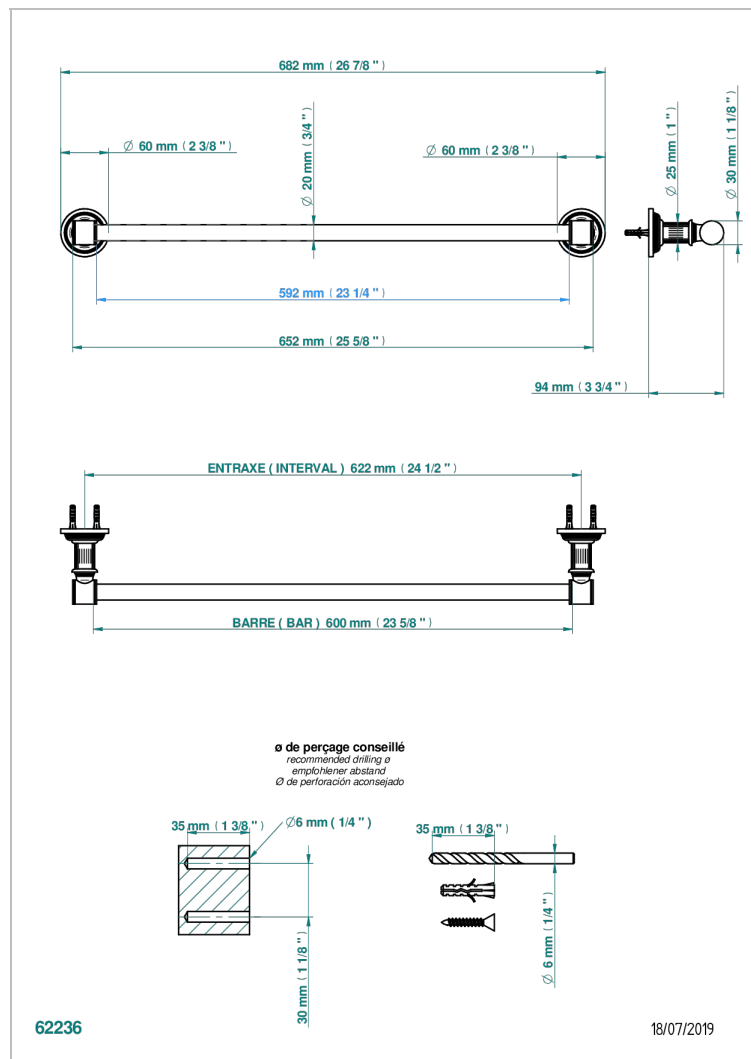

# GRAND CENTRAL WHITE ONYX WITH LEVER HANDLES

U9S-520/60

Toallero lg 600 mm

## CARACTERÍSTICAS

- Grand central White Onyx with lever handles
- Toallero lg 600 mm