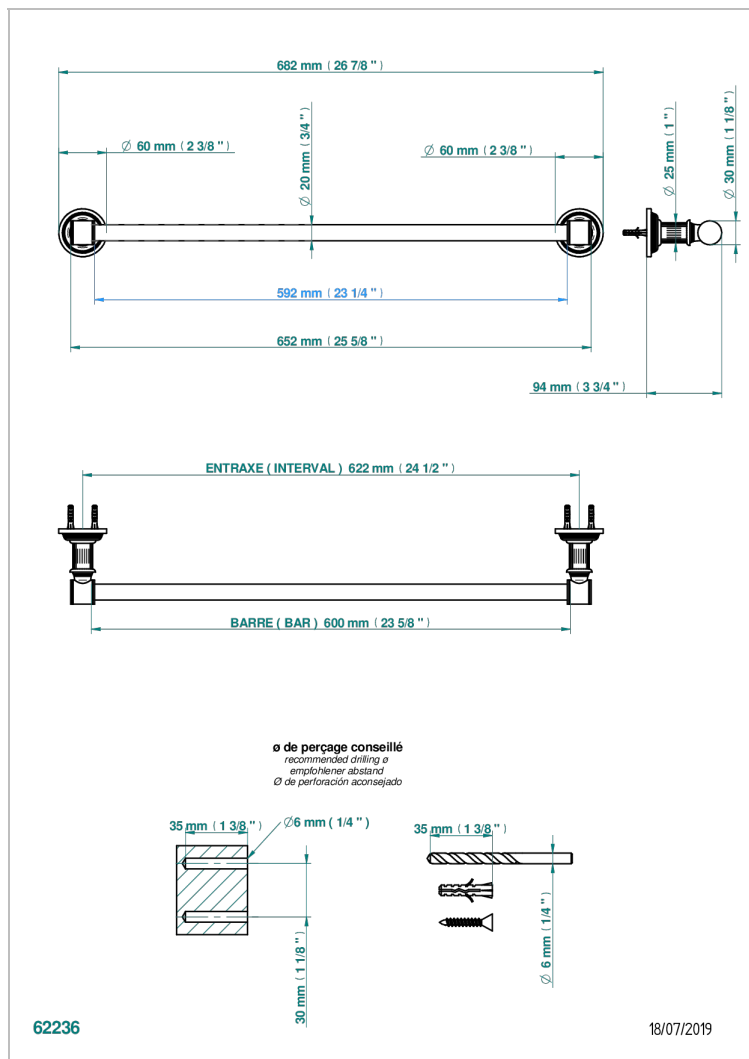

GRAND CENTRAL WHITE ONYX

U9R-520/60

Single towel rail, fixed rail, length: 600 mm, \varnothing 20 mm

THG[®]
PARIS

CHARACTERISTIC

- Grand central White Onyx
- Single towel rail, fixed rail, length: 600 mm, \varnothing 20 mm