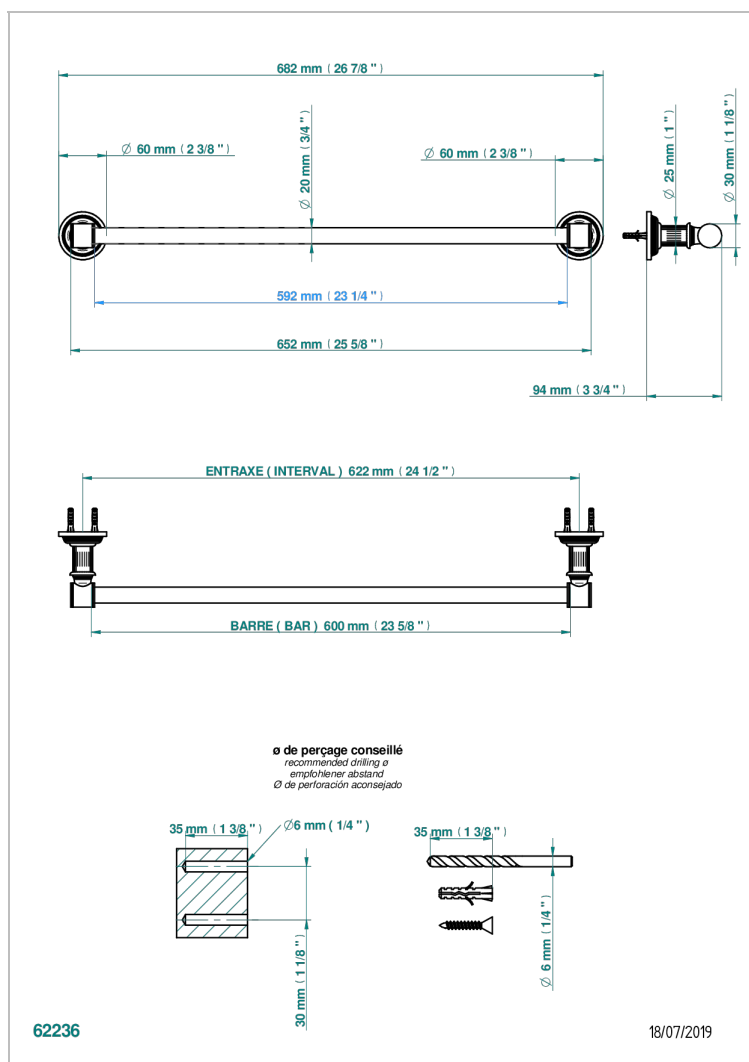

# GRAND CENTRAL BLACK ONYX WITH LEVER

U9N-520/60

Toallero lg 600 mm

THG<sup>®</sup>  
PARIS

## CARACTERÍSTICAS

- Grand central Black Onyx with lever
- Toallero lg 600 mm