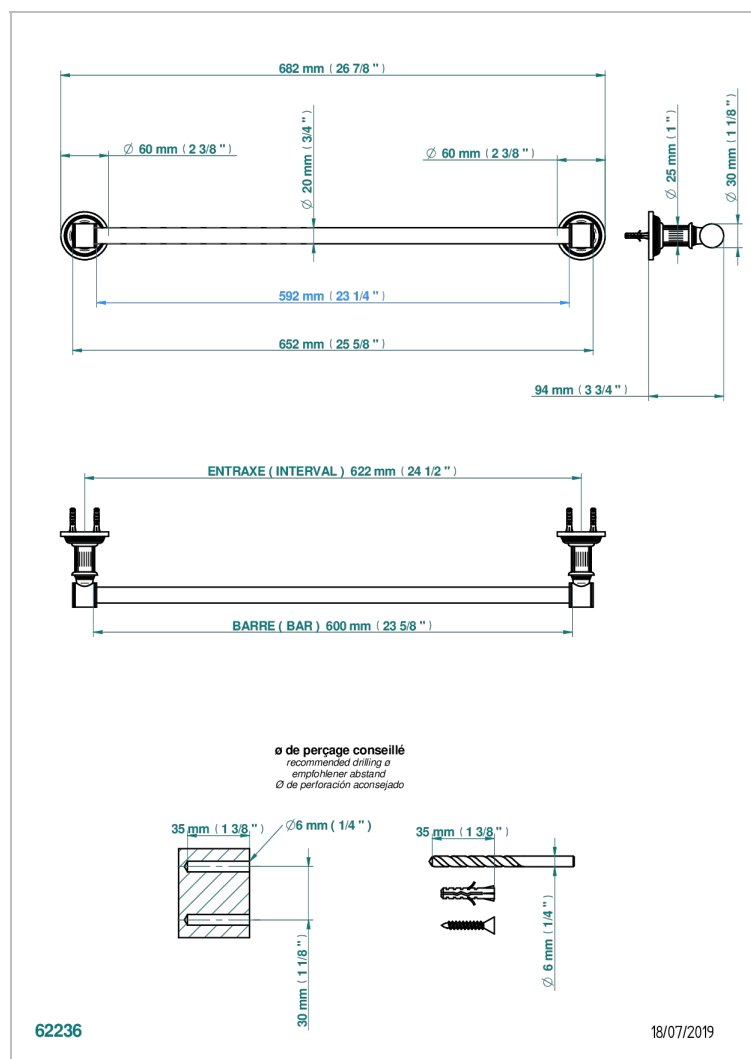

GRAND CENTRAL BLACK ONYX WITH LEVER HANDLES

U9N-520/60

Towel bar, 24" long

CHARACTERISTIC

- Grand central Black Onyx with lever handles
- Towel bar, 24" long

AVAILABLE FINITIONS

Black ceram - D30
Blush PVD - H62
Brass color PVD - H49
Brown bronze color PVD - F33
Chrome polished - A02
Copper antique matt, coated - H07