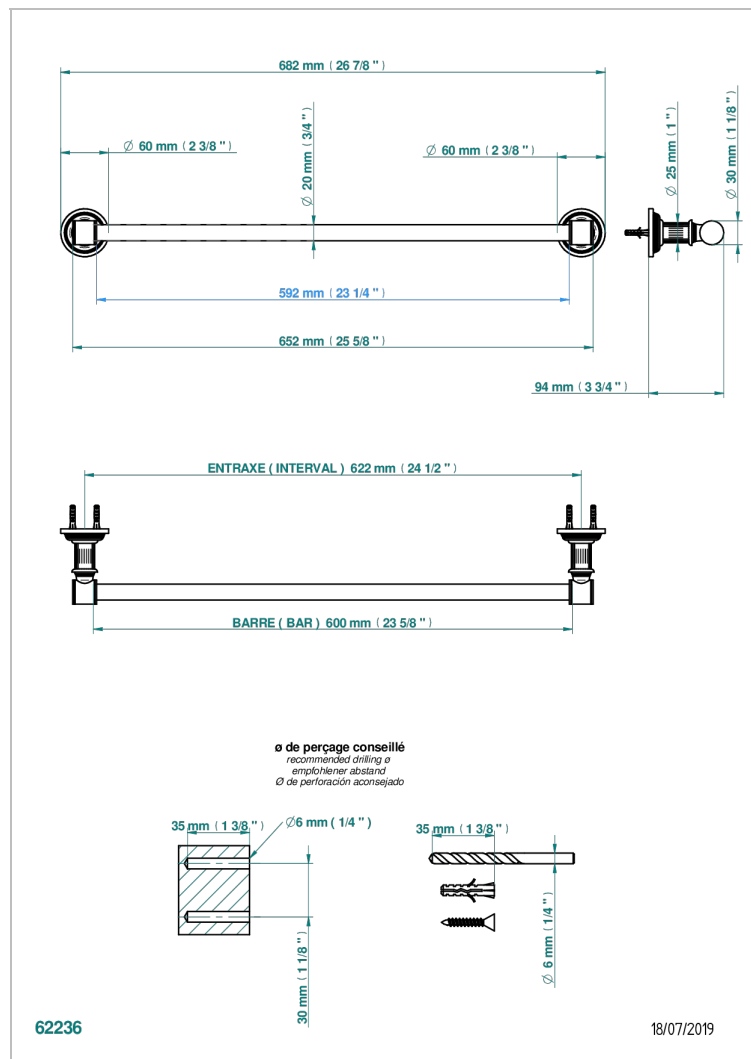

GRAND CENTRAL BLACK ONYX WITH LEVER

U9N-520/60

Single towel rail, fixed rail, length: 600 mm, \varnothing 20 mm

CHARACTERISTIC

- Grand central Black Onyx with lever
- Single towel rail, fixed rail, length: 600 mm, \varnothing 20 mm