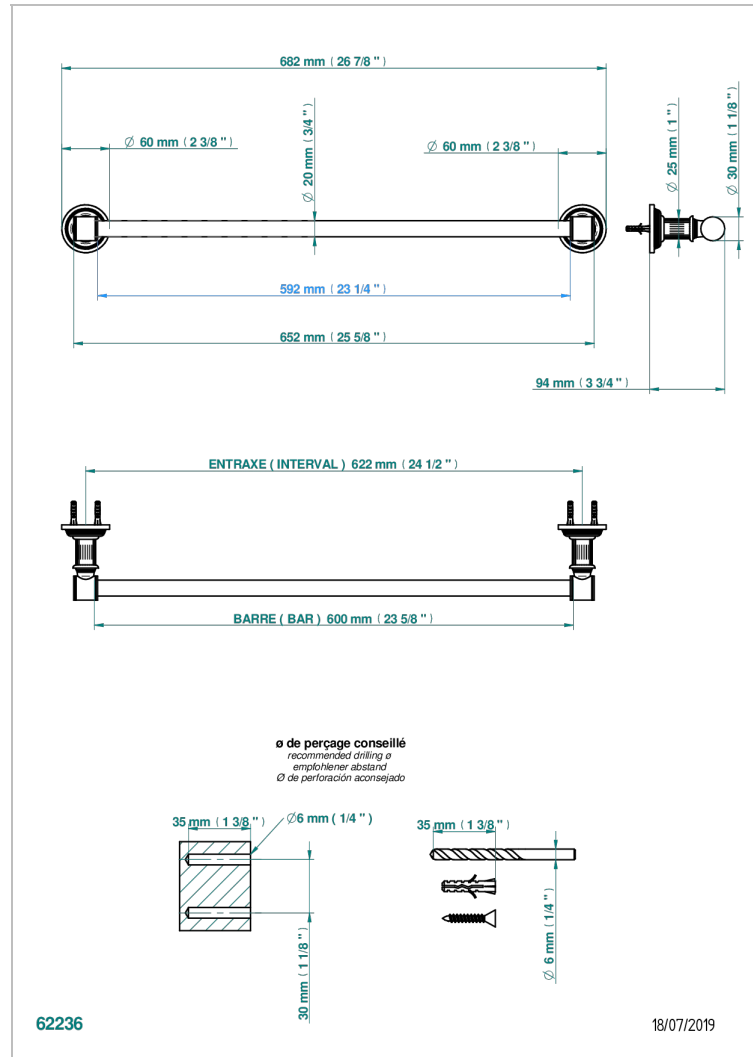

# GRAND CENTRAL BLACK ONYX WITH LEVER

U9N-520/60

Toallero lg 600 mm

THG<sup>®</sup>  
PARIS

## CARACTERÍSTICAS

- Grand central Black Onyx with lever
- Toallero lg 600 mm