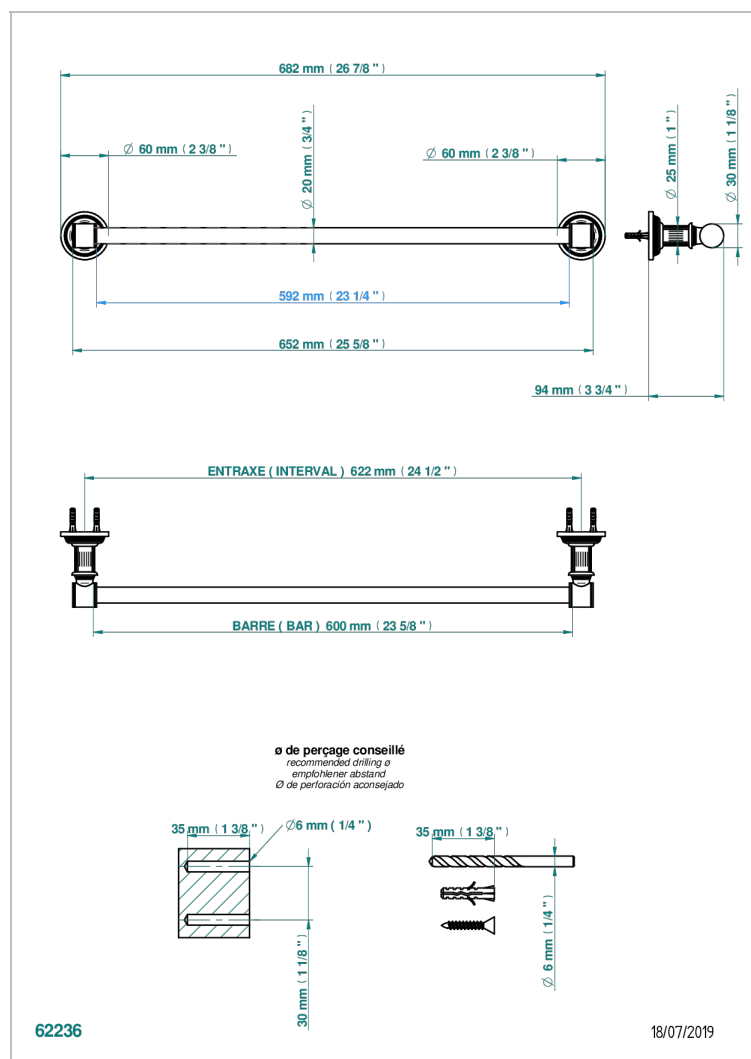

GRAND CENTRAL BLACK ONYX WITH LEVER

U9N-520/60

Single towel rail, fixed rail, length: 600 mm, \varnothing 20 mm

CHARACTERISTIC

- Grand central Black Onyx with lever
- Single towel rail, fixed rail, length: 600 mm, \varnothing 20 mm