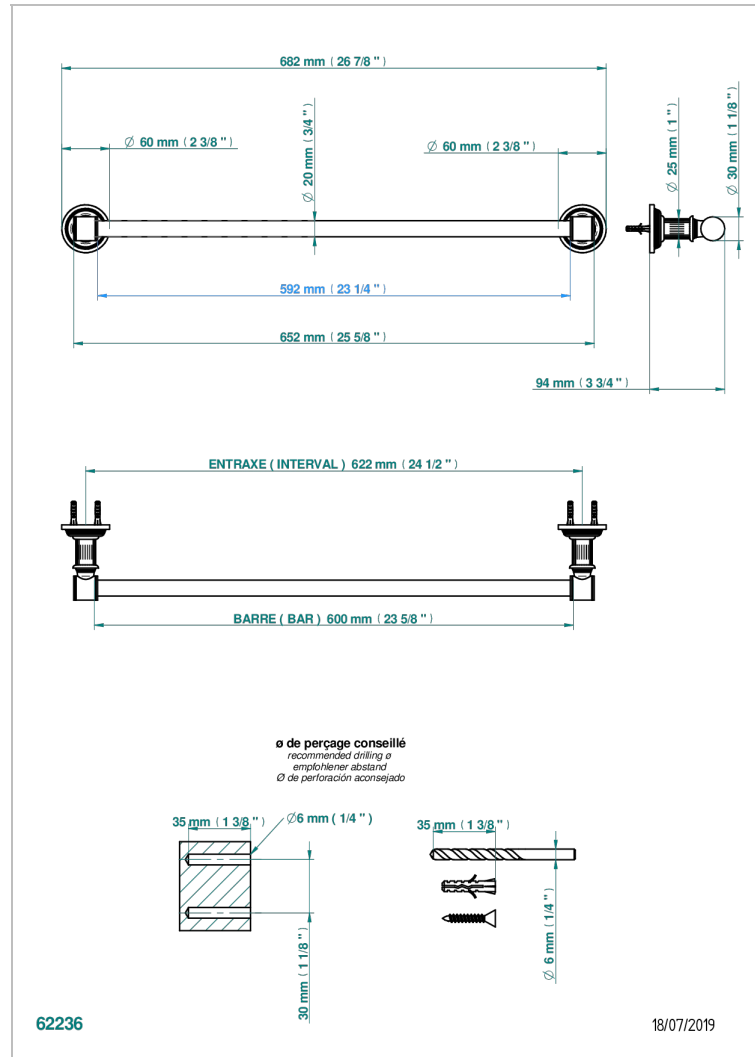

# GRAND CENTRAL BLACK ONYX

U9M-520/60

Towel bar, 24" long

## CHARACTERISTIC

- Grand central Black Onyx
- Towel bar, 24" long