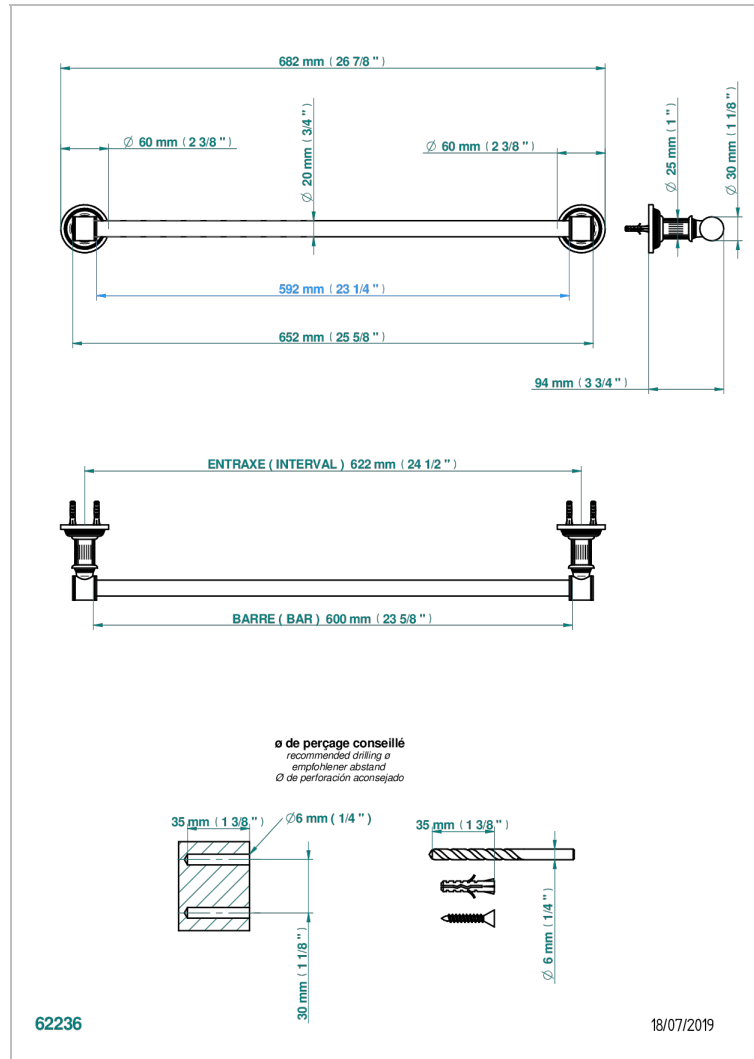

# GRAND CENTRAL BLACK ONYX

U9M-520/60

Single towel rail, fixed rail, length: 600 mm,  $\varnothing$  20 mm

## CHARACTERISTIC

- Grand central Black Onyx
- Single towel rail, fixed rail, length: 600 mm,  $\varnothing$  20 mm