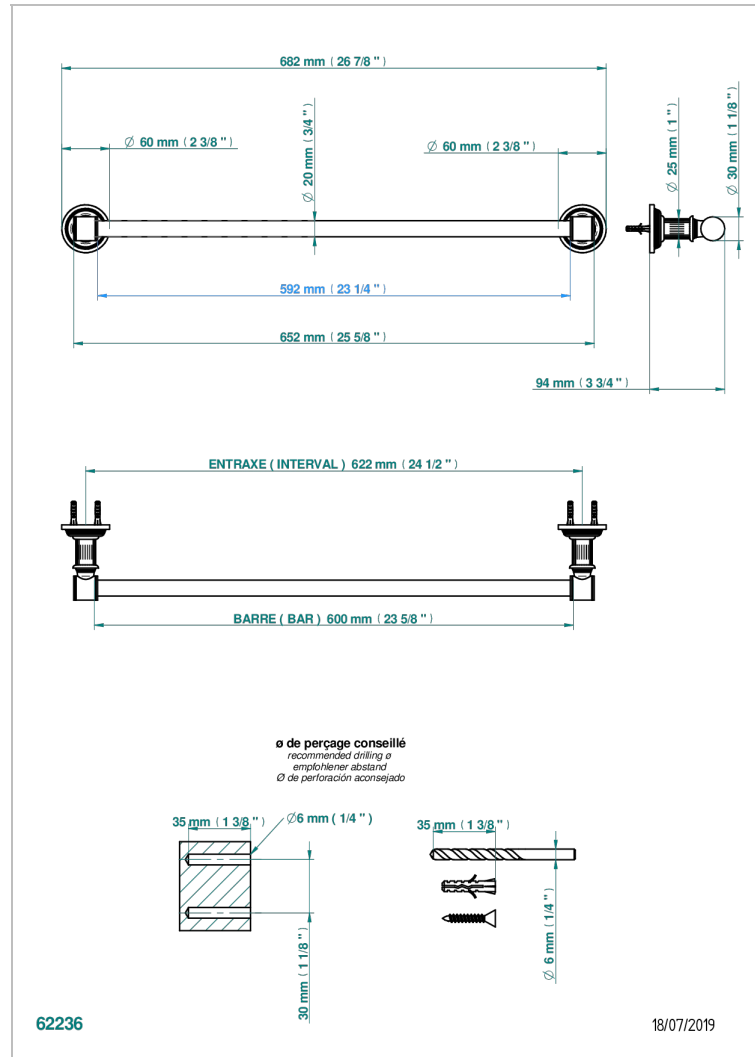

GRAND CENTRAL BLACK ONYX

U9M-520/60

Single towel rail, fixed rail, length: 600 mm, \varnothing 20 mm

CHARACTERISTIC

- Grand central Black Onyx
- Single towel rail, fixed rail, length: 600 mm, \varnothing 20 mm