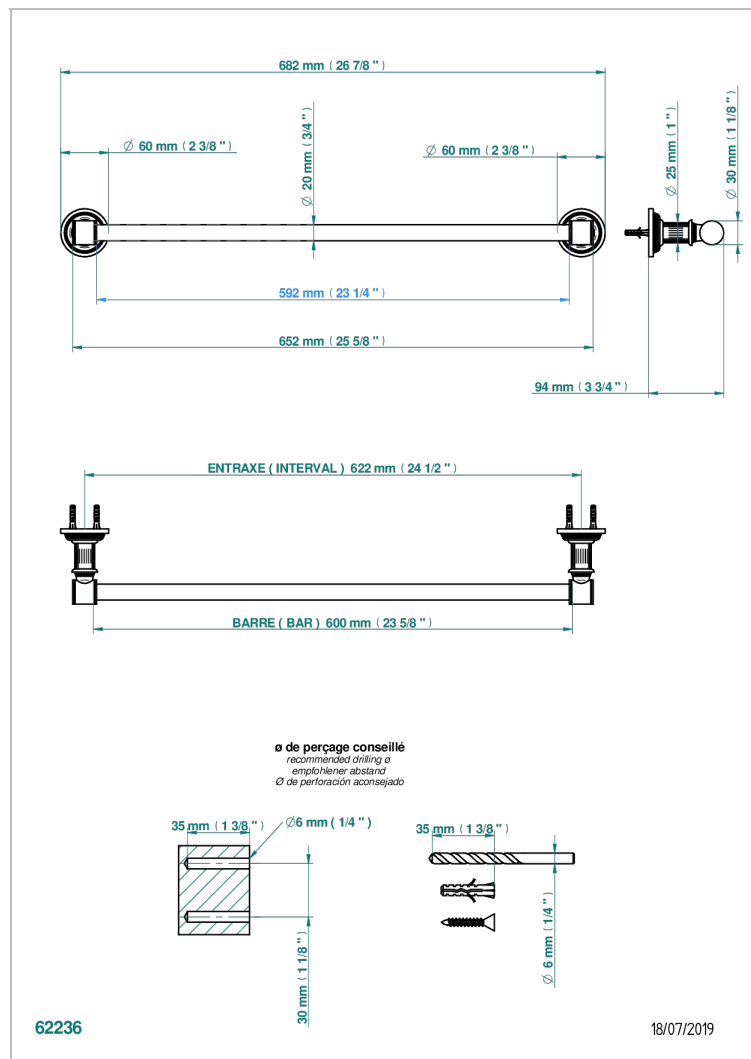

# GRAND CENTRAL METAL WITH LEVER

U9L-520/60

Toallero lg 600 mm

THG<sup>®</sup>  
PARIS

## CARACTERÍSTICAS

- Grand central Metal with lever
- Toallero lg 600 mm