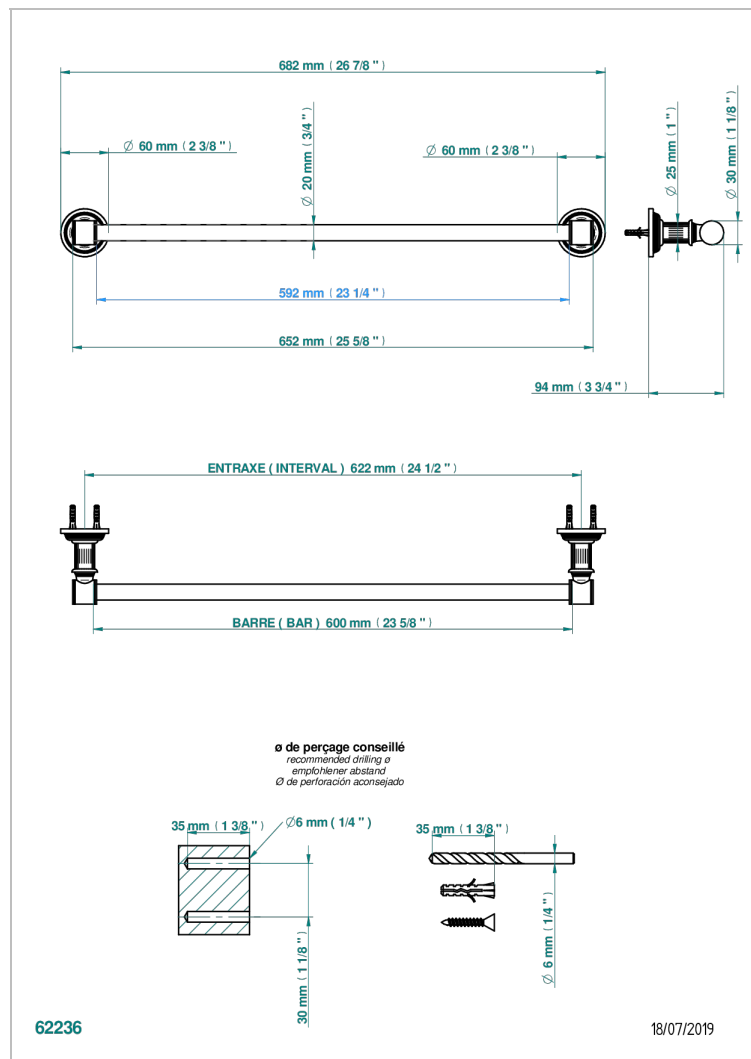

GRAND CENTRAL METAL WITH LEVER HANDLES

U9L-520/60

Towel bar, 24" long

CHARACTERISTIC

- Grand central Metal with lever handles
- Towel bar, 24" long

AVAILABLE FINITIONS

Black ceram - D30
Blush PVD - H62
Brass color PVD - H49
Brown bronze color PVD - F33
Chrome polished - A02
Copper antique matt, coated - H07