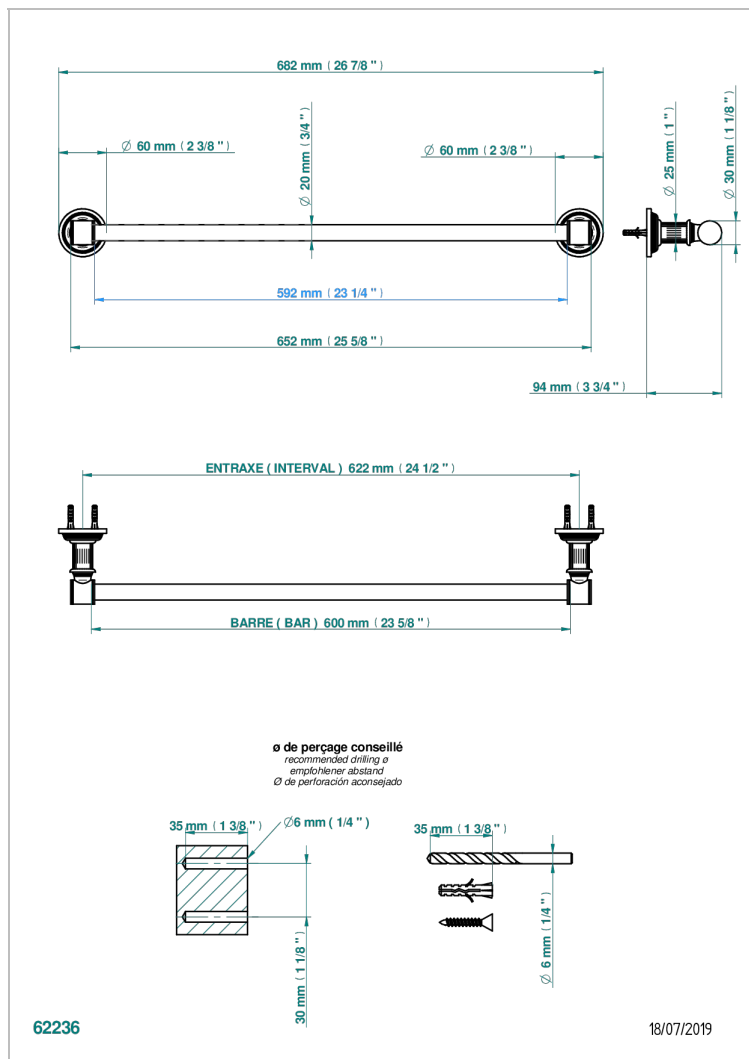

GRAND CENTRAL METAL WITH LEVER

U9L-520/60

Single towel rail, fixed rail, length: 600 mm, \varnothing 20 mm

CHARACTERISTIC

- Grand central Metal with lever
- Single towel rail, fixed rail, length: 600 mm, \varnothing 20 mm