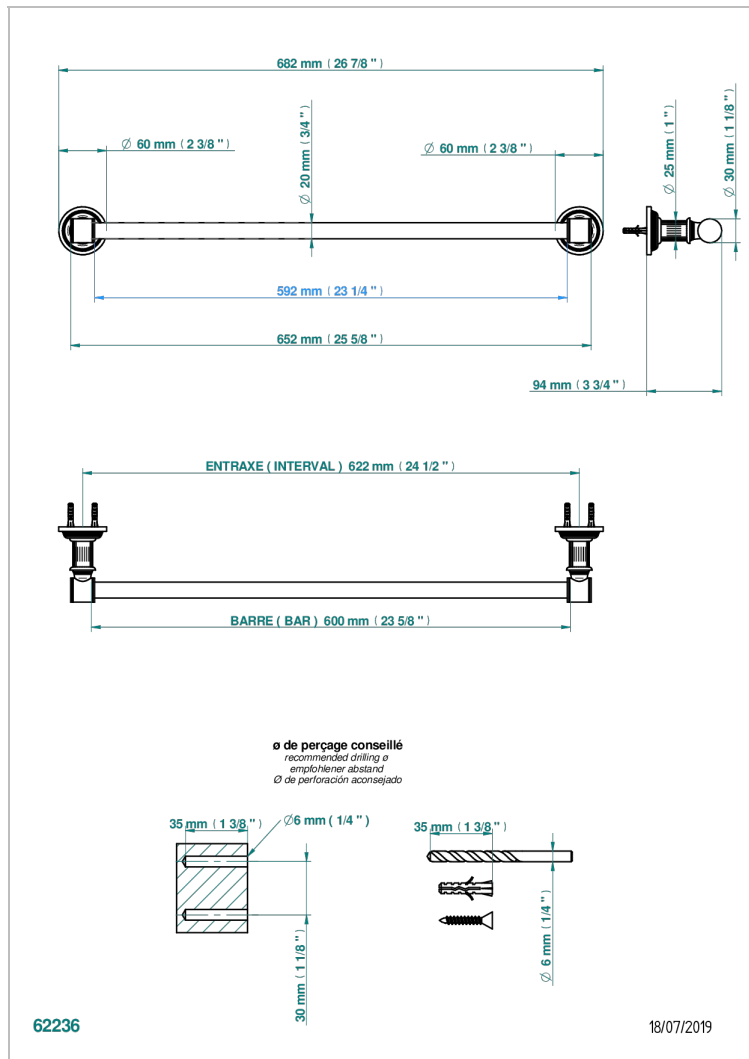

GRAND CENTRAL METAL WITH LEVER

U9L-520/60

Single towel rail, fixed rail, length: 600 mm, \varnothing 20 mm

CHARACTERISTIC

- Grand central Metal with lever
- Single towel rail, fixed rail, length: 600 mm, \varnothing 20 mm