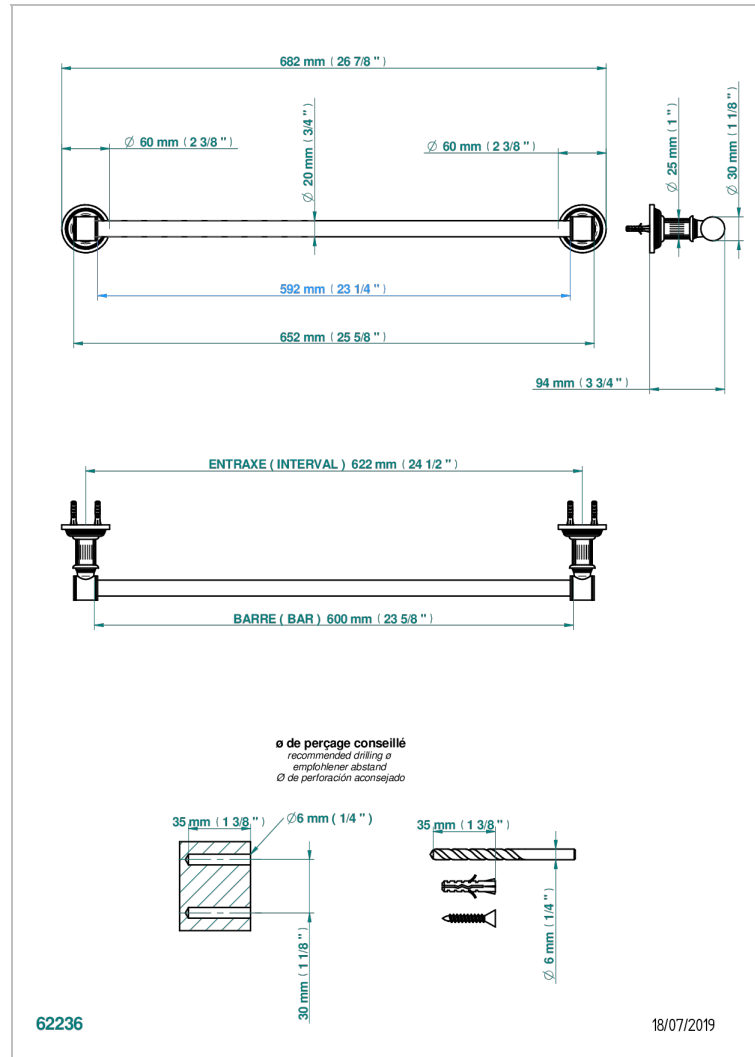

# GRAND CENTRAL METAL

U9K-520/60

Towel bar, 24" long

## CHARACTERISTIC

- Grand central Metal
- Towel bar, 24" long