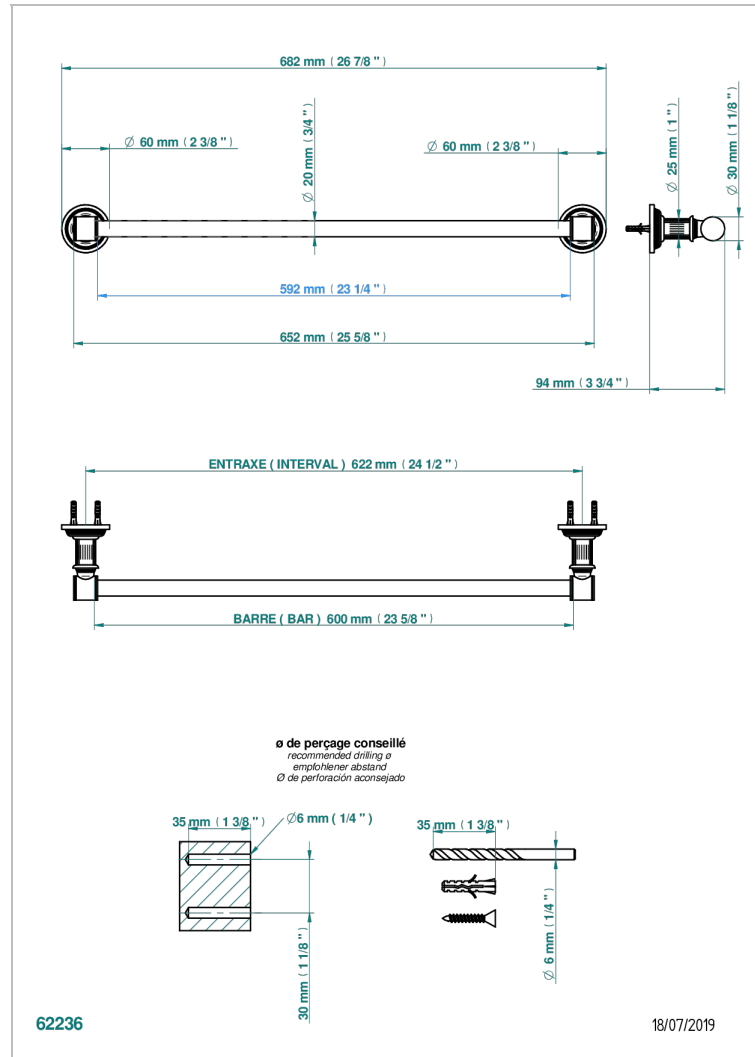

# GRAND CENTRAL METAL

U9K-520/60

Single towel rail, fixed rail, length: 600 mm,  $\varnothing$  20 mm

## CHARACTERISTIC

- Grand central Metal
- Single towel rail, fixed rail, length: 600 mm,  $\varnothing$  20 mm