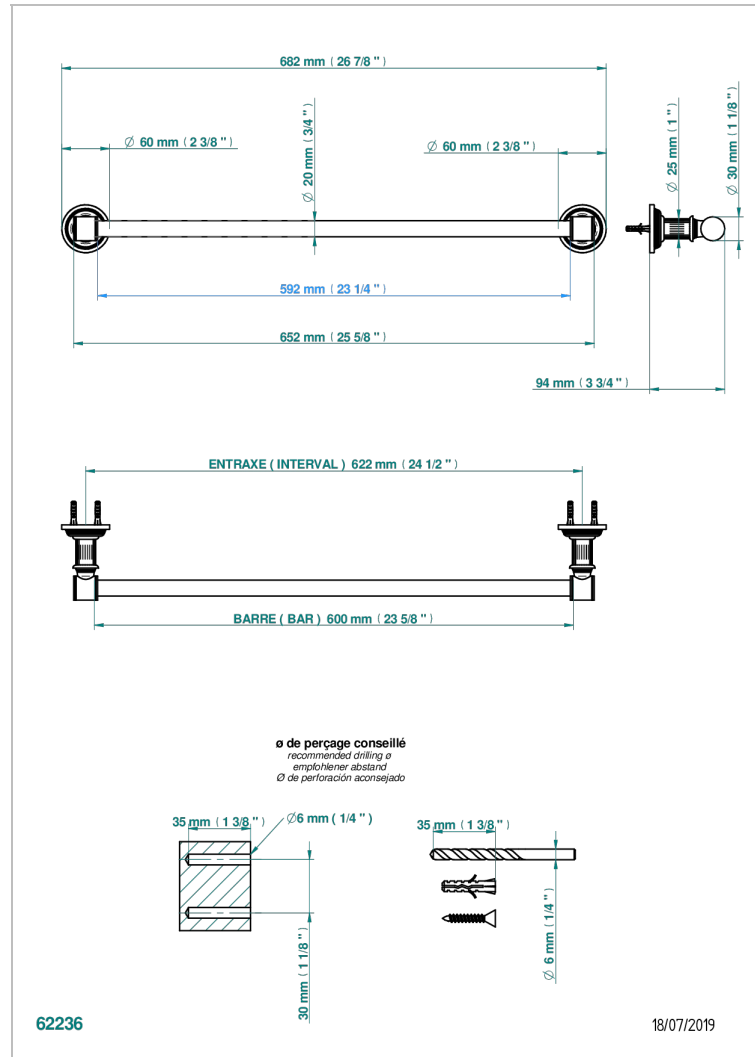

GRAND CENTRAL METAL

U9K-520/60

Single towel rail, fixed rail, length: 600 mm, \varnothing 20 mm

CHARACTERISTIC

- Grand central Metal
- Single towel rail, fixed rail, length: 600 mm, \varnothing 20 mm

AVAILABLE FINITIONS