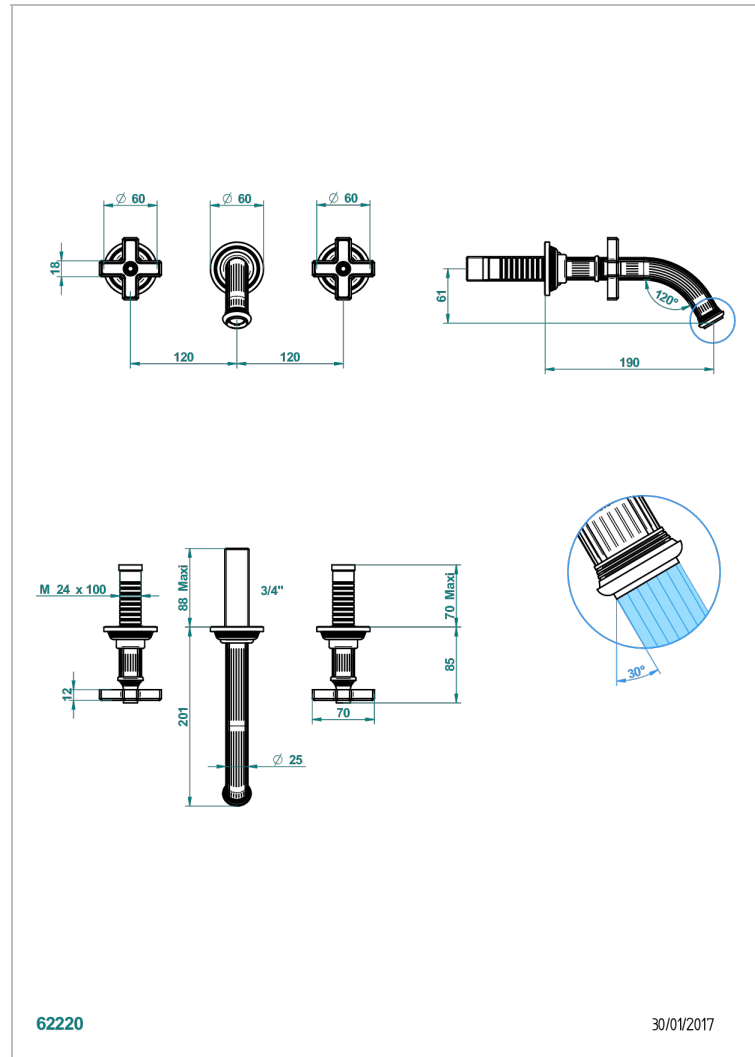

GRAND CENTRAL WHITE ONYX

U9R-41GB

Trim for wall mounted 3-hole bath set only

THG[®]
PARIS

CHARACTERISTIC

- Grand central White Onyx
- Trim for wall mounted 3-hole bath set only

RELATED SKU'S

- Ref. G00-40AM/US Rough parts for wall set (one counter clockwise and one clockwise cartridges)