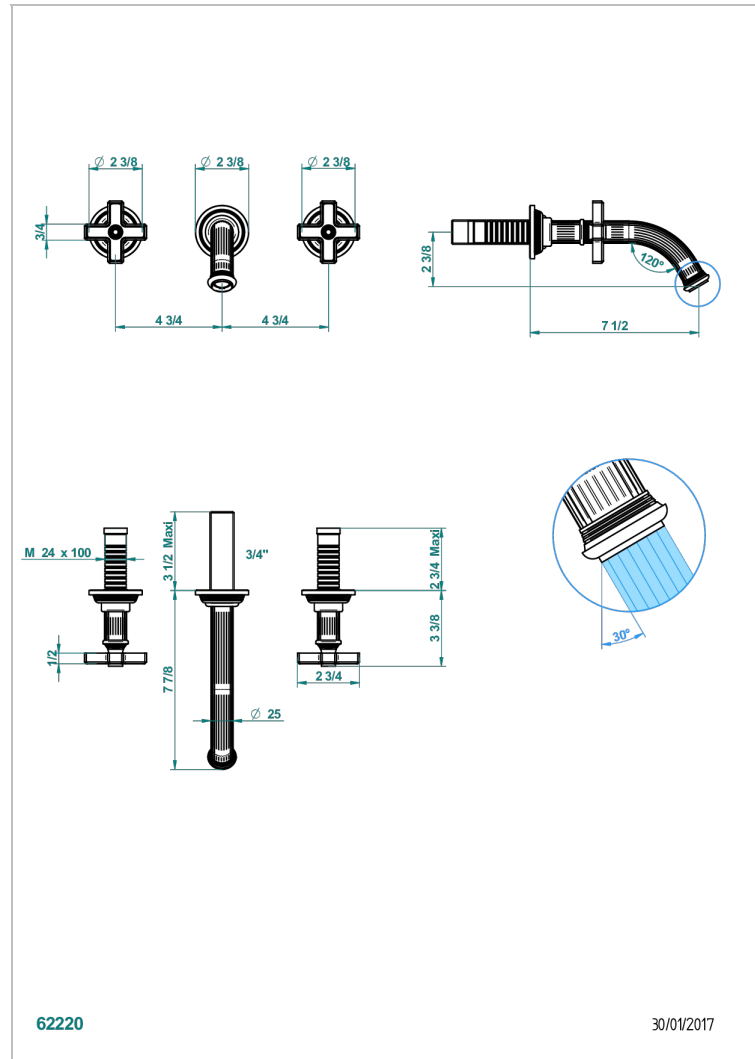

GRAND CENTRAL WHITE ONYX

U9R-41GB

Trim for wall mounted 3-hole bath set only

CHARACTERISTIC

- Grand central White Onyx
- Trim for wall mounted 3-hole bath set only

RELATED SKU'S

- Ref. G00-40AM/US Rough parts for wall set (one counter clockwise and one clockwise cartridges)

AVAILABLE FINITIONS

Black ceram - D30
Blush PVD - H62
Brass color PVD - H49
Brown bronze color PVD - F33
Chrome polished - A02
Copper antique matt, coated - H07

Gold color PVD - H52
Gold mat - F07
Gold polished - F01
Graphite PVD - H64
Light coated bronze - D01
Matt Umber PVD - H67