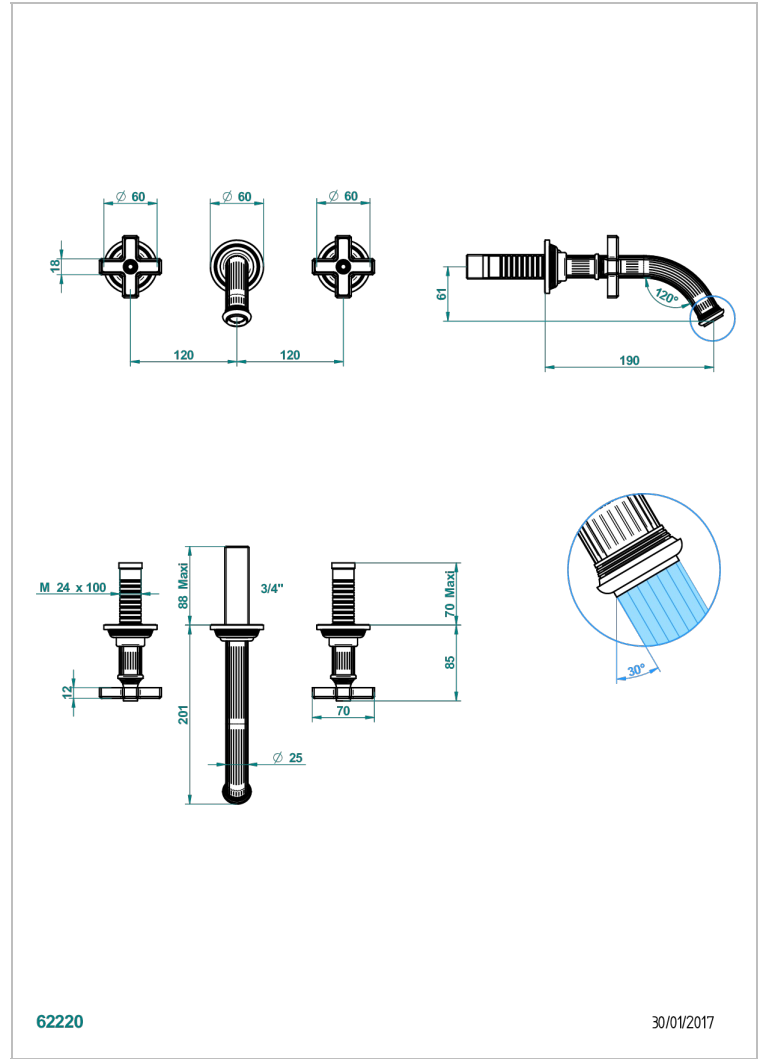

GRAND CENTRAL WHITE ONYX

U9R-41GB

Trim only for wall mounted 3-hole bath mixer

THG[®]
PARIS

CARACTERÍSTICAS

- Grand central White Onyx
- Trim only for wall mounted 3-hole bath mixer

PRODUCTOS RELACIONADOS

- Ref. G00-40AC Rough parts for wall mounted 3 hole mixer, cross handle version
- Ref. G00-40AM Rough parts for wall mounted 3 hole mixer, lever handle version