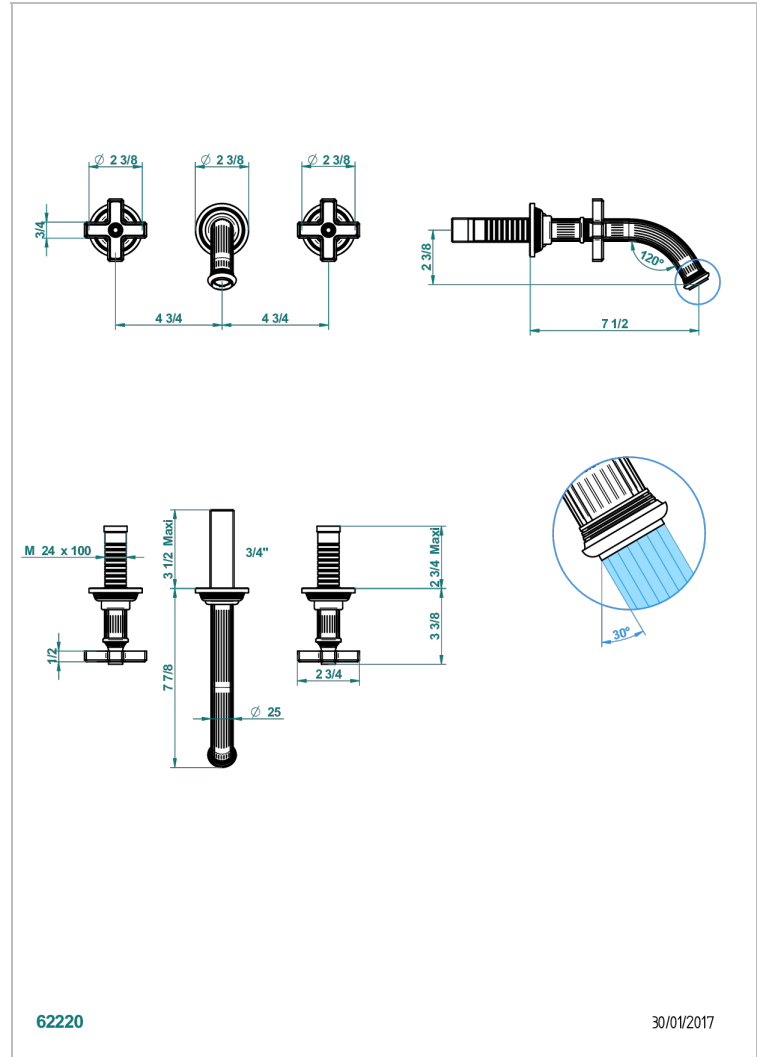

# GRAND CENTRAL WHITE ONYX

U9R-41GB

Trim only for wall mounted 3-hole bath mixer

62220

30/01/2017

## CHARACTERISTIC

- Grand central White Onyx
- Trim only for wall mounted 3-hole bath mixer

## RELATED SKU'S

- Ref. G00-40AC Rough parts for wall mounted 3 hole mixer, cross handle version
- Ref. G00-40AM Rough parts for wall mounted 3 hole mixer, lever handle version