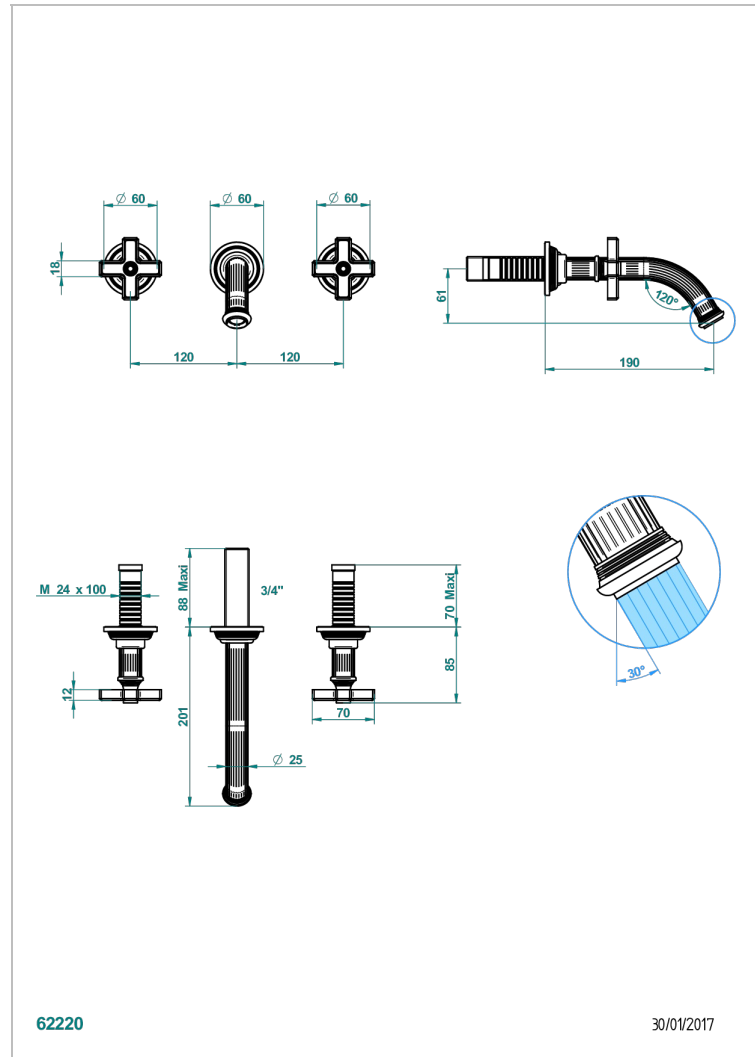

GRAND CENTRAL WHITE ONYX

U9R-41GB

Trim only for wall mounted 3-hole bath mixer

THG[®]
PARIS

CHARACTERISTIC

- Grand central White Onyx
- Trim only for wall mounted 3-hole bath mixer

RELATED SKU'S

- Ref. G00-40AC Rough parts for wall mounted 3 hole mixer, cross handle version
- Ref. G00-40AM Rough parts for wall mounted 3 hole mixer, lever handle version

AVAILABLE FINITIONS

Antique nickel - H28
Black ceram - D30
Blush PVD - H62
Brass color PVD - H49
Brown bronze color PVD - F33
Gold color PVD - H52

Graphite PVD - H64
Lacquered light bronze - D01
Matt Umber PVD - H67
Matt blush PVD - H60
Matt brass color PVD - H50
Matt brown bronze color PVD - F34