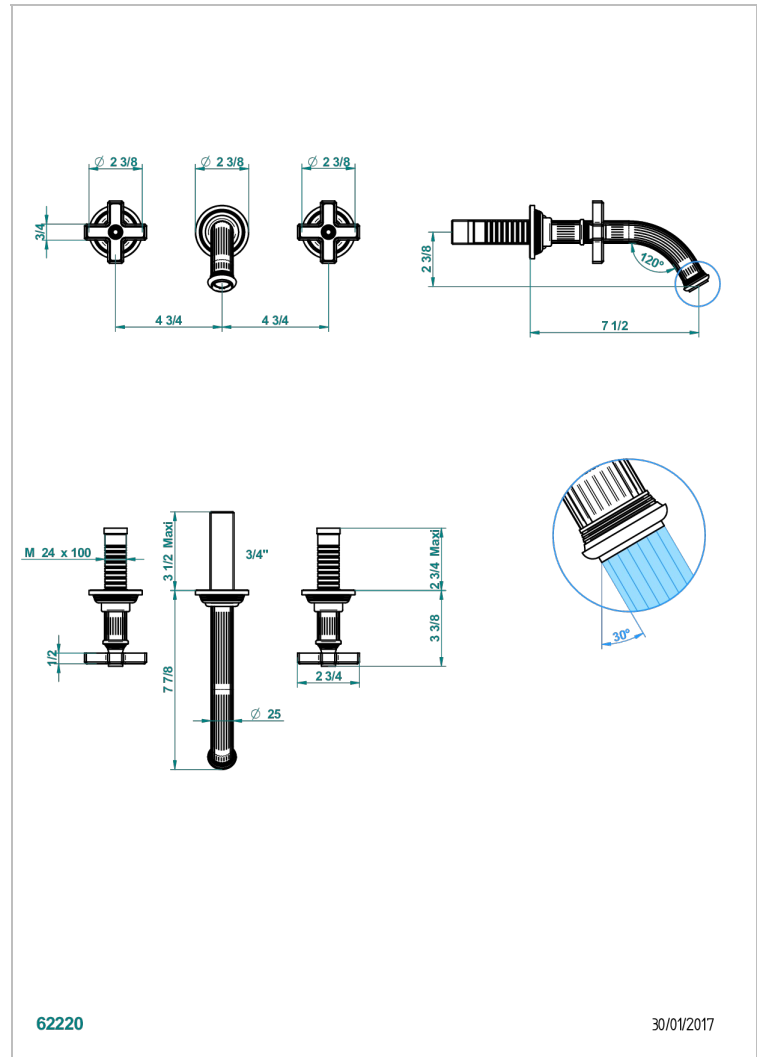

GRAND CENTRAL WHITE ONYX

U9R-41GB

Trim only for wall mounted 3-hole bath mixer

THG[®]
PARIS

CHARACTERISTIC

- Grand central White Onyx
- Trim only for wall mounted 3-hole bath mixer

RELATED SKU'S

- Ref. G00-40AC Rough parts for wall mounted 3 hole mixer, cross handle version
- Ref. G00-40AM Rough parts for wall mounted 3 hole mixer, lever handle version

AVAILABLE FINITIONS

Antique nickel - H28
Black ceram - D30
Blush PVD - H62
Brass color PVD - H49
Brown bronze color PVD - F33
Gold color PVD - H52

Graphite PVD - H64
Lacquered light bronze - D01
Matt Umber PVD - H67
Matt blush PVD - H60
Matt brass color PVD - H50
Matt brown bronze color PVD - F34