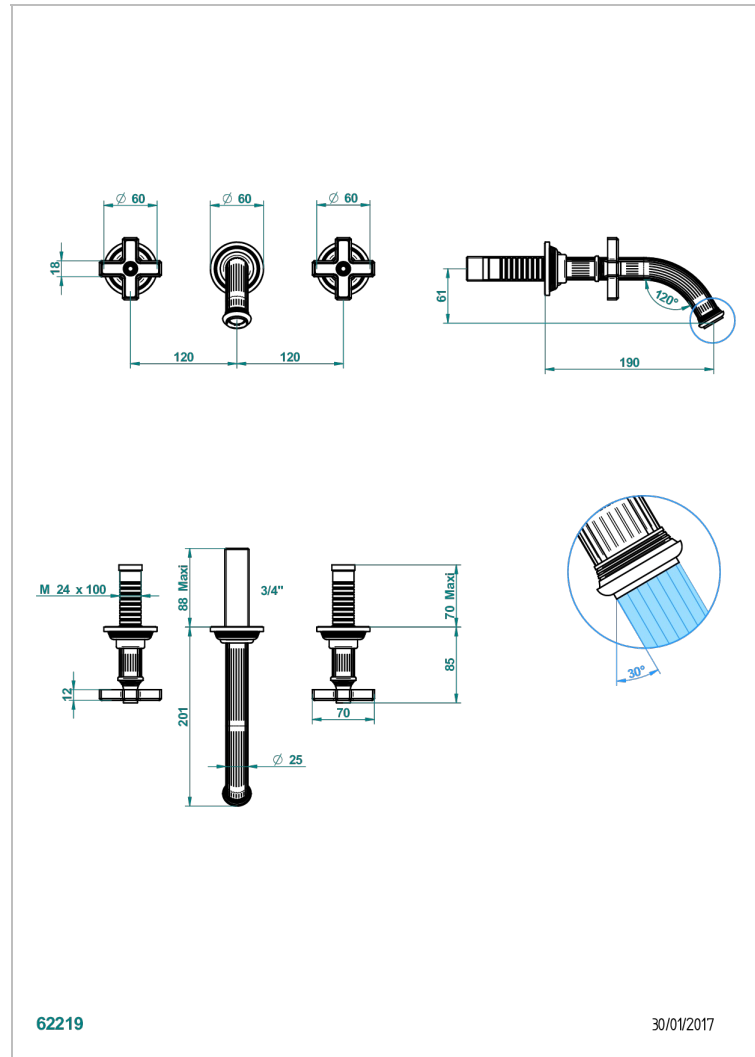

GRAND CENTRAL BLACK ONYX

U9M-41GB

Trim only for wall mounted 3-hole bath mixer

THG[®]
PARIS

CARACTERÍSTICAS

- Grand central Black Onyx
- Trim only for wall mounted 3-hole bath mixer

PRODUCTOS RELACIONADOS

- Ref. G00-40AC Rough parts for wall mounted 3 hole mixer, cross handle version
- Ref. G00-40AM Rough parts for wall mounted 3 hole mixer, lever handle version

ACABADOS DISPONIBLES

Bronce claro - D01
Cerámica negra mate - D30
Cobre viejo mate - H07
Cromo - A02
Cromo mate - C02
Dorado - F01

Dorado mate - F07
Dorado pálido - F30
Dorado pálido mate (sin barniz) - F31
Natural smoked Brass - A13
Níquel - B01
Níquel mate - C01