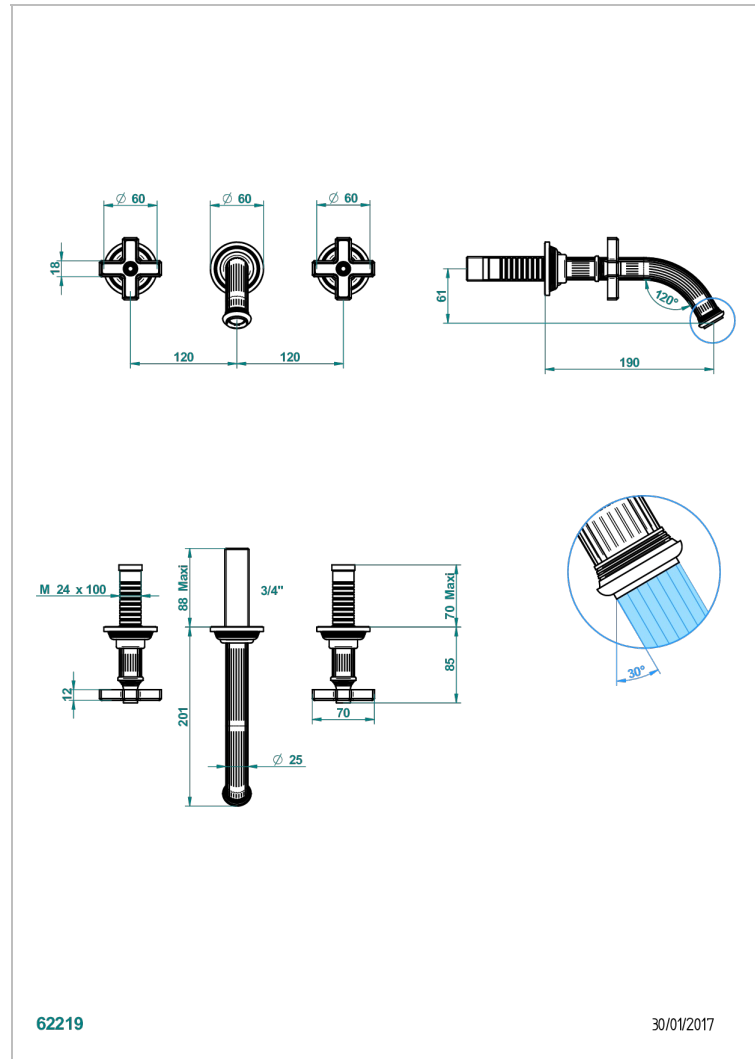

GRAND CENTRAL BLACK ONYX

U9M-41GB

Trim only for wall mounted 3-hole bath mixer

THG[®]
PARIS

CHARACTERISTIC

- Grand central Black Onyx
- Trim only for wall mounted 3-hole bath mixer

RELATED SKU'S

- Ref. G00-40AC Rough parts for wall mounted 3 hole mixer, cross handle version
- Ref. G00-40AM Rough parts for wall mounted 3 hole mixer, lever handle version

AVAILABLE FINITIONS

Antique nickel - H28
Black ceram - D30
Blush PVD - H62
Brass color PVD - H49
Brown bronze color PVD - F33
Gold color PVD - H52

Graphite PVD - H64
Lacquered light bronze - D01
Matt Umber PVD - H67
Matt blush PVD - H60
Matt brass color PVD - H50
Matt brown bronze color PVD - F34