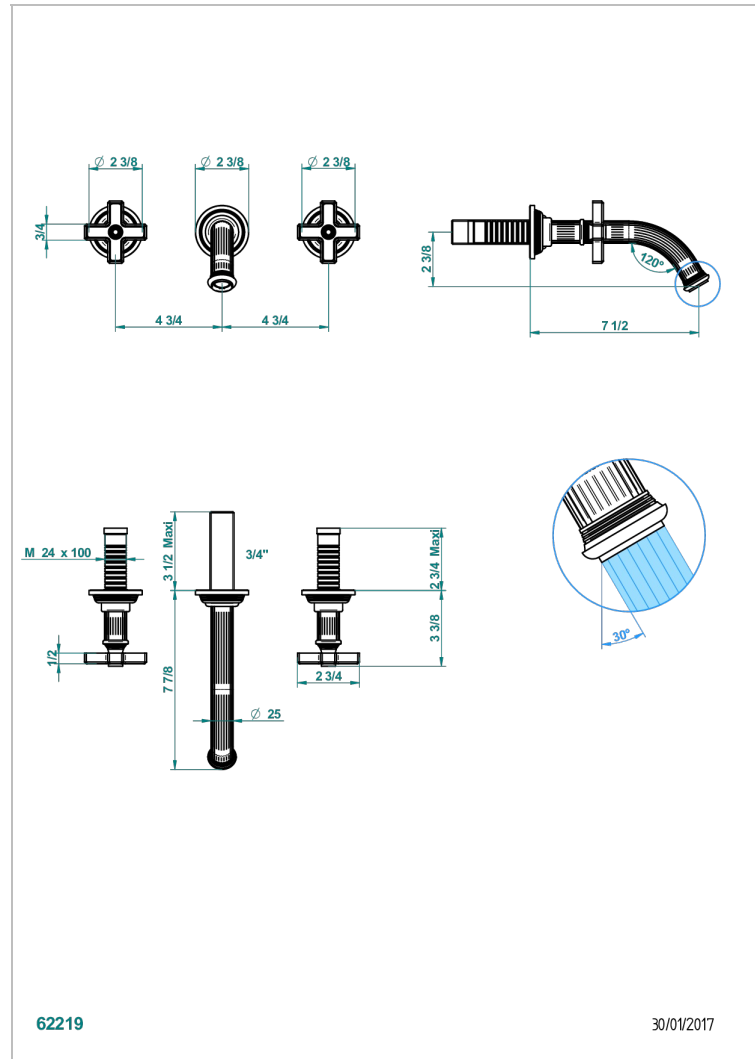

GRAND CENTRAL BLACK ONYX

U9M-41GB

Trim only for wall mounted 3-hole bath mixer

THG[®]
PARIS

62219

30/01/2017

CARACTERÍSTICAS

- Grand central Black Onyx
- Trim only for wall mounted 3-hole bath mixer

PRODUCTOS RELACIONADOS

- Ref. G00-40AC Rough parts for wall mounted 3 hole mixer, cross handle version
- Ref. G00-40AM Rough parts for wall mounted 3 hole mixer, lever handle version

ACABADOS DISPONIBLES

Níquel viejo - H28
Pvd blush - H62
Pvd blush mate - H60
Pvd color latón - H49
Pvd color latón mate - H50
Pvd color níquel - H55

Pvd color níquel mate - H56
Pvd color oro - H52
Pvd color oro mate - H53
Pvd grafito - H64
Pvd grafito mate - H65
Pvd marrón bronce - F33