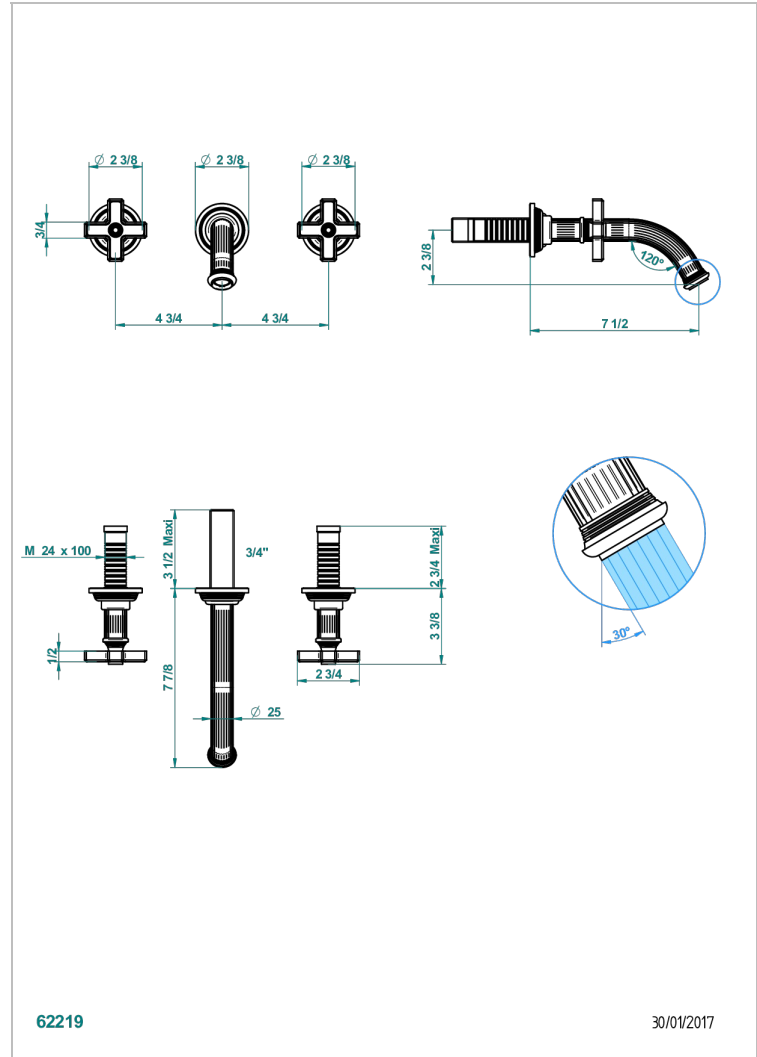

# GRAND CENTRAL BLACK ONYX

U9M-41GB

Trim only for wall mounted 3-hole bath mixer

62219

30/01/2017

## CHARACTERISTIC

- Grand central Black Onyx
- Trim only for wall mounted 3-hole bath mixer

## RELATED SKU'S

- Ref. G00-40AC Rough parts for wall mounted 3 hole mixer, cross handle version
- Ref. G00-40AM Rough parts for wall mounted 3 hole mixer, lever handle version