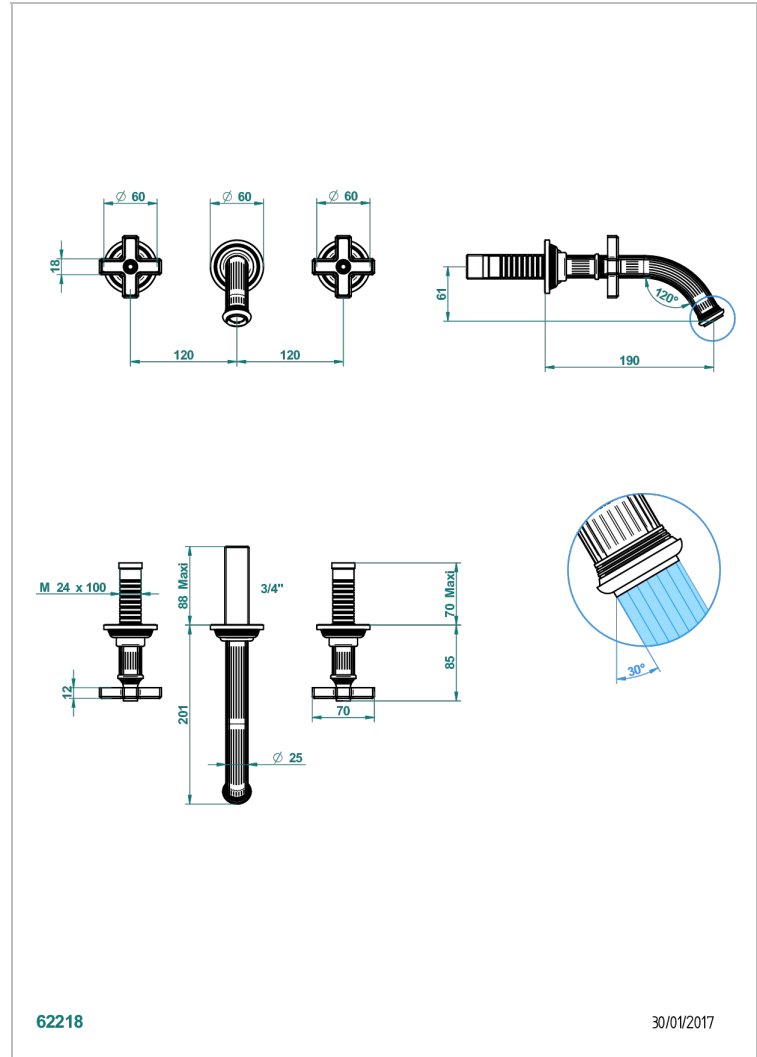

GRAND CENTRAL METAL

U9K-41GB

Trim for wall mounted 3-hole bath set only

62218

30/01/2017

CHARACTERISTIC

- Grand central Metal
- Trim for wall mounted 3-hole bath set only

RELATED SKU'S

- Ref. G00-40AM/US Rough parts for wall set (one counter clockwise and one clockwise cartridges)

AVAILABLE FINITIONS

Black ceram - D30
Blush PVD - H62
Brass color PVD - H49
Brown bronze color PVD - F33
Chrome polished - A02
Copper antique matt, coated - H07

Matt nickel (American satin) - C01
Matt nickel color PVD - H56
Natural smoked Brass - A13
Nickel antique / Sovereign - H28
Nickel color PVD - H55
Nickel polished - B01

Polished chrome with gold inlay - GA1
Soft gold - F30
Soft matt gold - F31
Umber PVD - H66