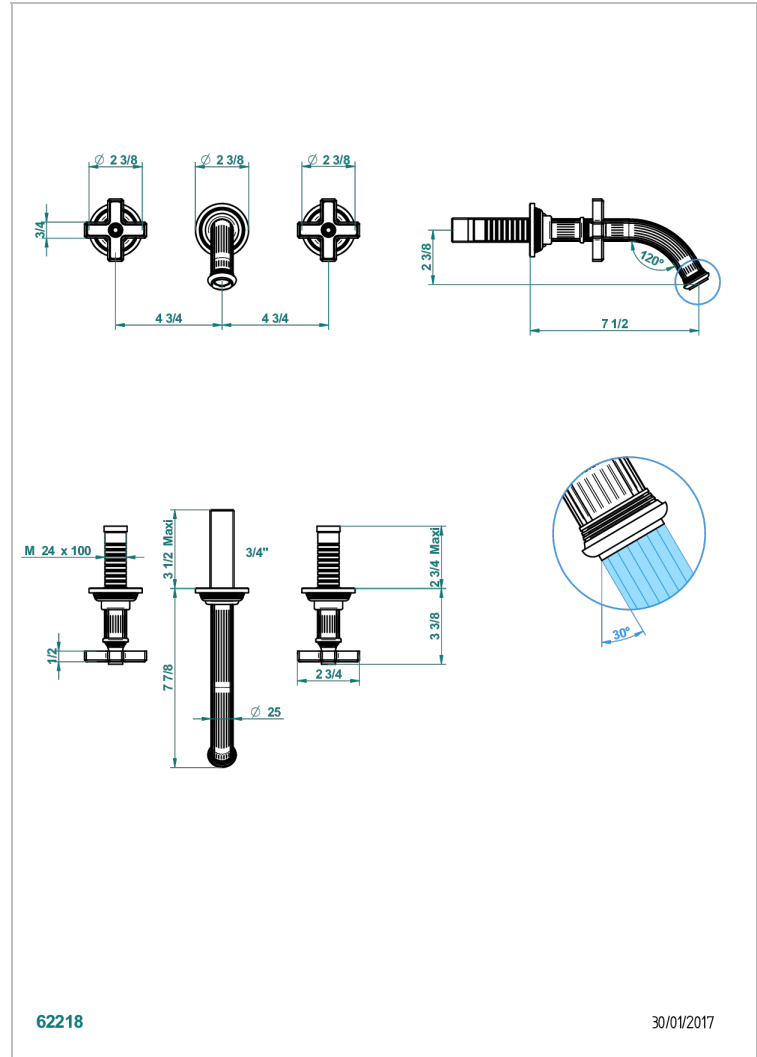

GRAND CENTRAL METAL

U9K-41GB

Trim for wall mounted 3-hole bath set only

THG[®]
PARIS

CHARACTERISTIC

- Grand central Metal
- Trim for wall mounted 3-hole bath set only

RELATED SKU'S

- Ref. G00-40AM/US Rough parts for wall set (one counter clockwise and one clockwise cartridges)

Polished chrome with gold inlay - GA1
Soft gold - F30
Soft matt gold - F31
Umber PVD - H66

62218

30/01/2017