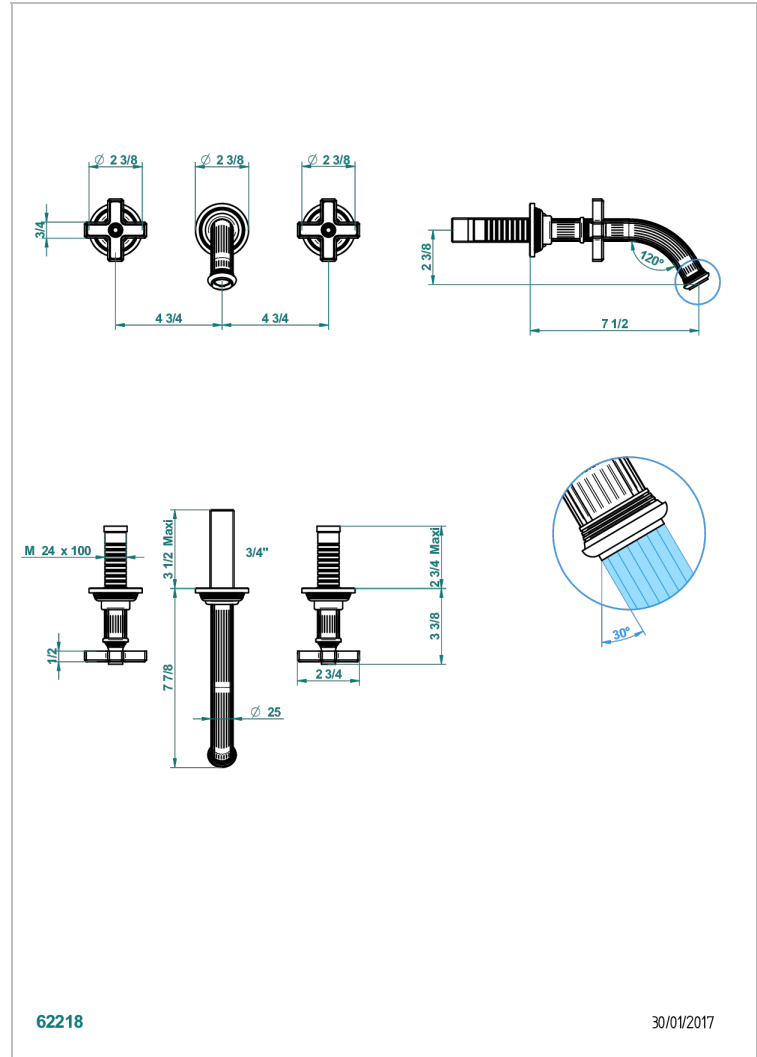

# GRAND CENTRAL METAL

U9K-41GB

Trim only for wall mounted 3-hole bath mixer

THG<sup>®</sup>  
PARIS

## CARACTERÍSTICAS

- Grand central Metal
- Trim only for wall mounted 3-hole bath mixer

## PRODUCTOS RELACIONADOS

- Ref. G00-40AC Rough parts for wall mounted 3 hole mixer, cross handle version
- Ref. G00-40AM Rough parts for wall mounted 3 hole mixer, lever handle version