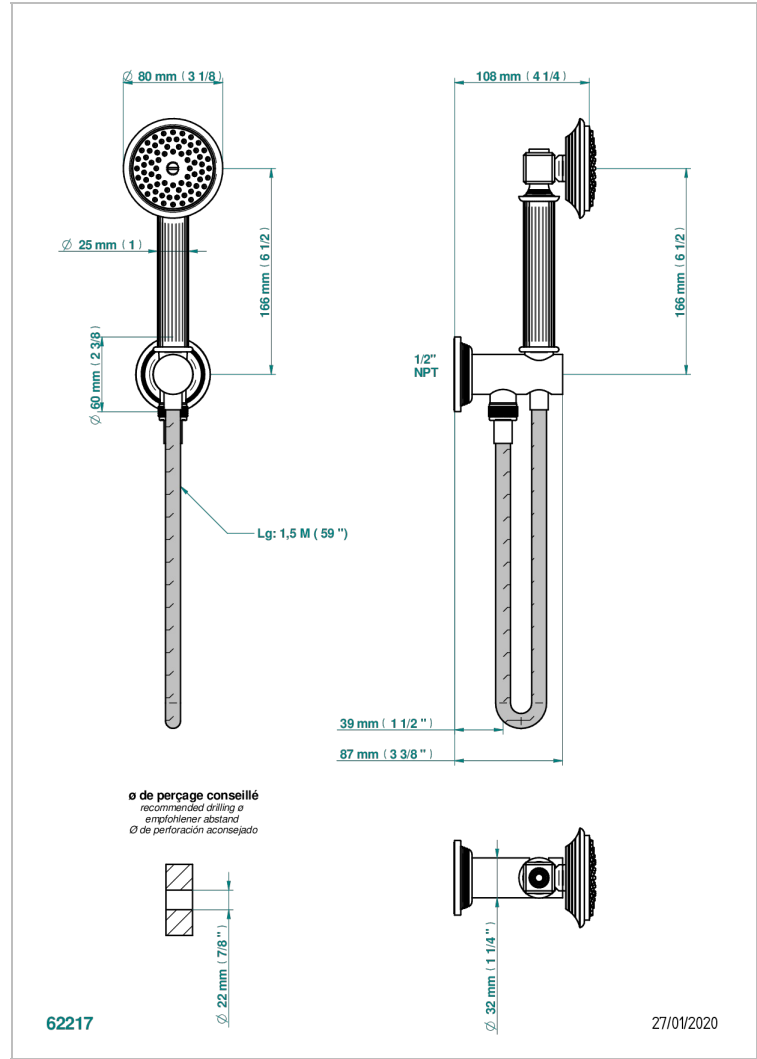

GRAND CENTRAL WHITE ONYX WITH LEVER HANDLES

U9S-54/US

Wall mounted handshower with integrated fixed hook

62217

27/01/2020

CHARACTERISTIC

- Grand central White Onyx with lever handles
- Wall mounted handshower with integrated fixed hook