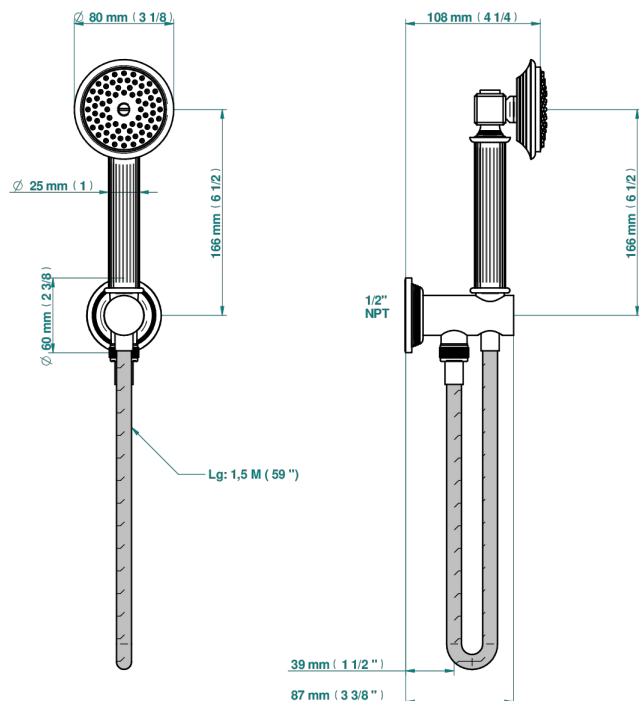

GRAND CENTRAL WHITE ONYX

U9R-54/US

Wall mounted handshower with integrated fixed hook

THG®
PARIS

ø 22 mm (7/8")

ø 32 mm (1 1/4")

62217

27/01/2020

CHARACTERISTIC

- Grand central White Onyx
- Wall mounted handshower with integrated fixed hook

AVAILABLE FINITIONS

Black ceram - D30
Blush PVD - H62
Brass color PVD - H49
Brown bronze color PVD - F33
Chrome polished - A02
Copper antique matt, coated - H07

Gold color PVD - H52
Gold mat - F07
Gold polished - F01
Graphite PVD - H64
Light coated bronze - D01
Matt Umber PVD - H67

Matt blush PVD - H60
Matt brass color PVD - H50
Matt brown bronze color PVD - F34
Matt chrome (American satin) - C02
Matt gold color PVD - H53
Matt graphite PVD - H65

Matt nickel (American satin) - C01
Matt nickel color PVD - H56
Natural smoked Brass - A13
Nickel antique / Sovereign - H28
Nickel color PVD - H55
Nickel polished - B01

Soft gold - F30
Soft matt gold - F31
Umber PVD - H66