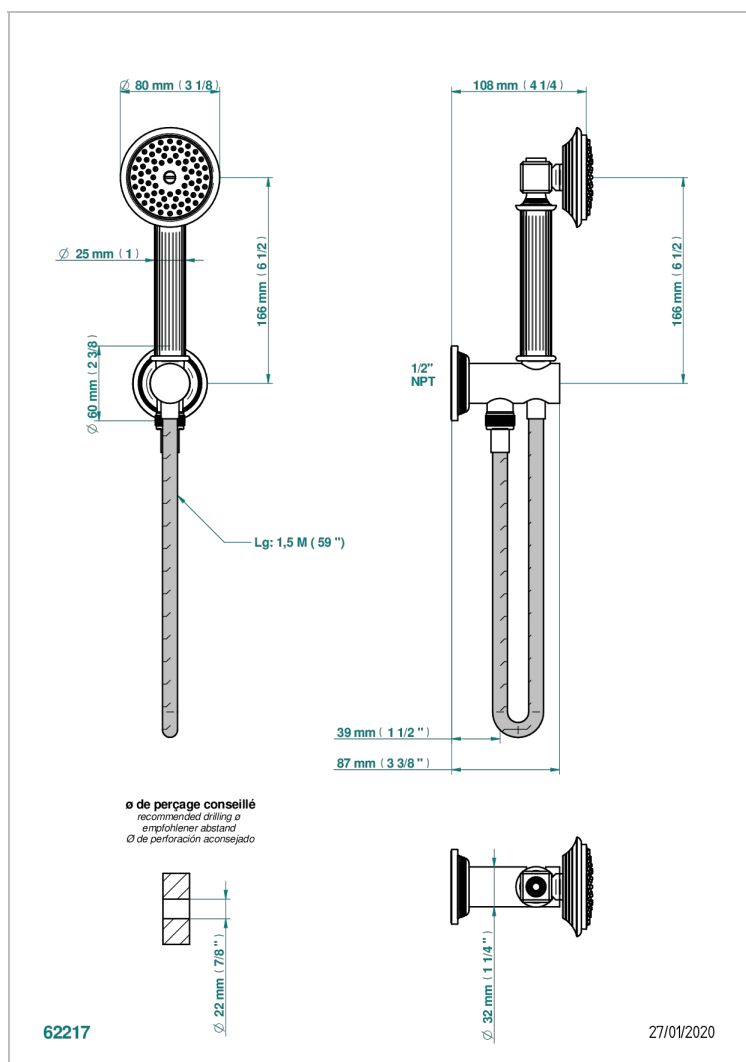

# GRAND CENTRAL BLACK ONYX WITH LEVER HANDLES

U9N-54/US

Wall mounted handshower with integrated fixed hook

## CHARACTERISTIC

- Grand central Black Onyx with lever handles
- Wall mounted handshower with integrated fixed hook