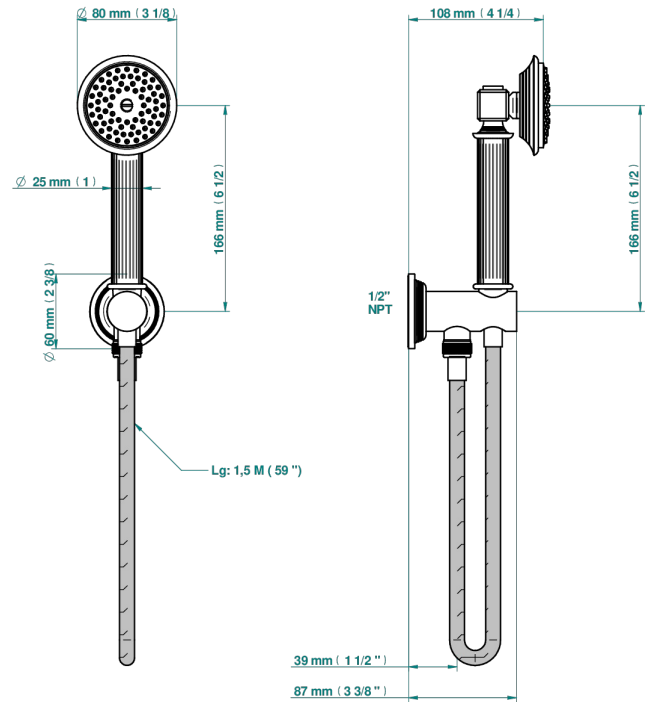

GRAND CENTRAL BLACK ONYX

U9M-54/US

Wall mounted handshower with integrated fixed hook

THG®
PARIS

ø 22 mm (7/8")

ø 32 mm (1 1/4")

62217

27/01/2020

CHARACTERISTIC

- Grand central Black Onyx
- Wall mounted handshower with integrated fixed hook

AVAILABLE FINITIONS

Black ceram - D30
Blush PVD - H62
Brass color PVD - H49
Brown bronze color PVD - F33
Chrome polished - A02
Copper antique matt, coated - H07

Gold color PVD - H52
Gold mat - F07
Gold polished - F01
Graphite PVD - H64
Light coated bronze - D01
Matt Umber PVD - H67

Matt blush PVD - H60
Matt brass color PVD - H50
Matt brown bronze color PVD - F34
Matt chrome (American satin) - C02
Matt gold color PVD - H53
Matt graphite PVD - H65

Matt nickel (American satin) - C01
Matt nickel color PVD - H56
Natural smoked Brass - A13
Nickel antique / Sovereign - H28
Nickel color PVD - H55
Nickel polished - B01

Soft gold - F30
Soft matt gold - F31
Umber PVD - H66