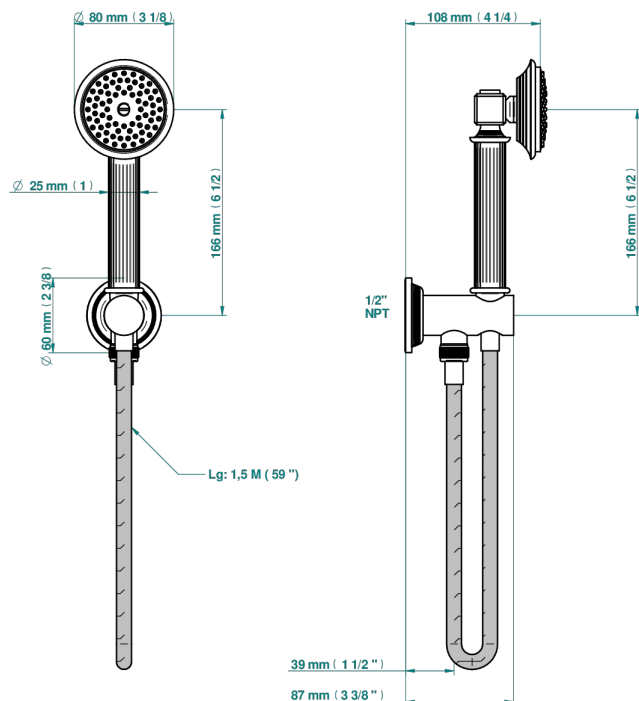

GRAND CENTRAL METAL WITH LEVER HANDLES

U9L-54/US

Wall mounted handshower with integrated fixed hook

22 mm (7/8")

32 mm (1 1/4")

62217

27/01/2020

CHARACTERISTIC

- Grand central Metal with lever handles
- Wall mounted handshower with integrated fixed hook

AVAILABLE FINITIONS

Black ceram - D30
Blush PVD - H62
Brass color PVD - H49
Brown bronze color PVD - F33
Chrome polished - A02
Copper antique matt, coated - H07

Gold color PVD - H52
Gold mat - F07
Gold polished - F01
Graphite PVD - H64
Light coated bronze - D01
Matt Umber PVD - H67

Matt blush PVD - H60
Matt brass color PVD - H50
Matt brown bronze color PVD - F34
Matt chrome (American satin) - C02
Matt gold color PVD - H53
Matt graphite PVD - H65

Matt nickel (American satin) - C01
Matt nickel color PVD - H56
Natural smoked Brass - A13
Nickel antique / Sovereign - H28
Nickel color PVD - H55
Nickel polished - B01

Polished chrome with gold inlay - GA1
Soft gold - F30
Soft matt gold - F31
Umber PVD - H66