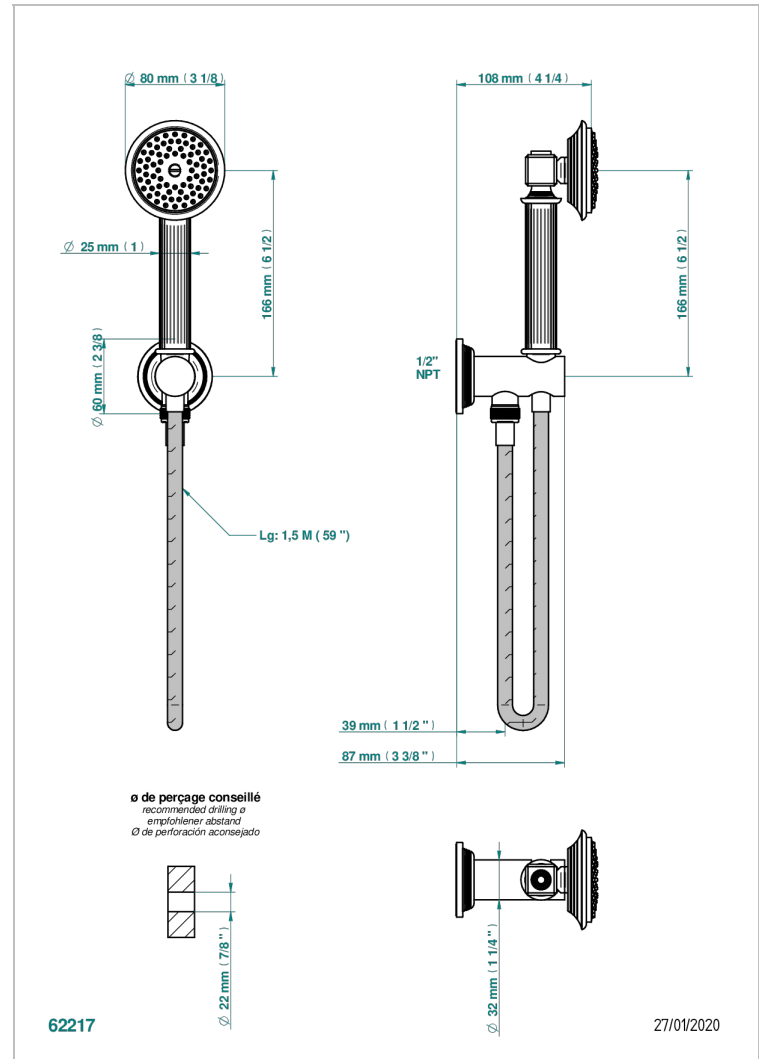

GRAND CENTRAL METAL

U9K-54/US

Wall mounted handshower with integrated fixed hook

THG[®]
PARIS

CHARACTERISTIC

- Grand central Metal
- Wall mounted handshower with integrated fixed hook

AVAILABLE FINITIONS

Black ceram - D30
Blush PVD - H62
Brass color PVD - H49
Brown bronze color PVD - F33
Chrome polished - A02
Copper antique matt, coated - H07

Gold color PVD - H52
Gold mat - F07
Gold polished - F01
Graphite PVD - H64
Light coated bronze - D01
Matt Umber PVD - H67

Matt blush PVD - H60
Matt brass color PVD - H50
Matt brown bronze color PVD - F34
Matt chrome (American satin) - C02
Matt gold color PVD - H53
Matt graphite PVD - H65

Matt nickel (American satin) - C01
Matt nickel color PVD - H56
Natural smoked Brass - A13
Nickel antique / Sovereign - H28
Nickel color PVD - H55
Nickel polished - B01

Polished chrome with gold inlay - GA1
Soft gold - F30
Soft matt gold - F31
Umber PVD - H66