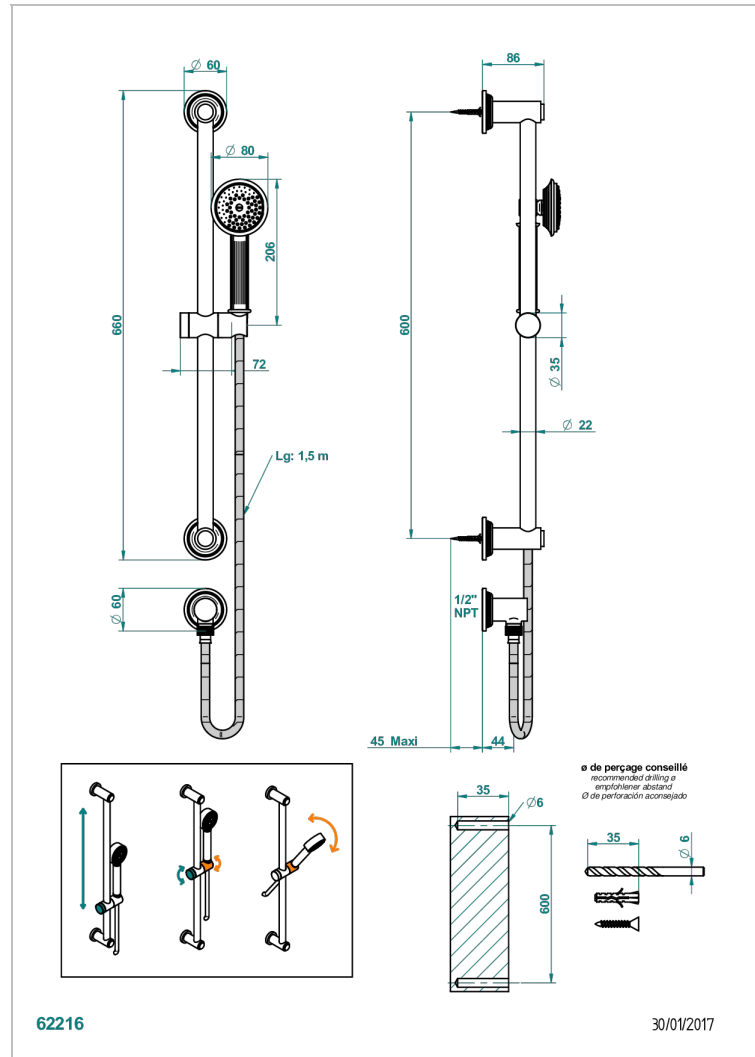

GRAND CENTRAL BLACK ONYX WITH LEVER HANDLES

U9N-58/US

Slide bar with handshower and elbow

CHARACTERISTIC

- Grand central Black Onyx with lever handles
- Slide bar with handshower and elbow

AVAILABLE FINITIONS